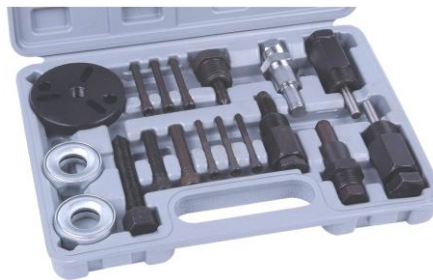

Rack End Remover
RER101

Sensor Crowfoot Wrench
7/8" (22mm)
W886019C

5 Piece Trim Fastener & Moulding Removal Set
W81078C

Bearing Race & Seal Driver Master Set
W81079C

11 Piece Disc Brake & Caliper Service Tool
W82030C

Disconnect Tool Set Full Coverage
W82512C

8 Piece Fuel & Transmission Line Disconnection Tool
W82522C

A/C Compressor Clutch Installer/Remover Kit
W83012C

8 Piece A/C Disconnect Tool
W83055C

A/C Clutch Tool Kit
W83056C

2 Piece Unique Compression Detector Kit
W85001C

8 Piece Vacuum Pressure Detector Kit
W85003C

4 Piece Multiple Function Cylinder Pressure Meter Kit
W85004C

20 Piece Diesel Truck Cylinder Pressure Meter Kit
W85005C

Cylinder Leak Detector Kit
W85007C

16 Piece Hand-Held Vacuum Pump
W85008C

46 Piece Bolt Puller Set
W86001C

Pulley Puller & Installer Kit
W80005C

Power Steering Pump Pulley Kit
W80055C

**Steering Wheel Remover/
Lock Plate Compressor Set**
W80515C