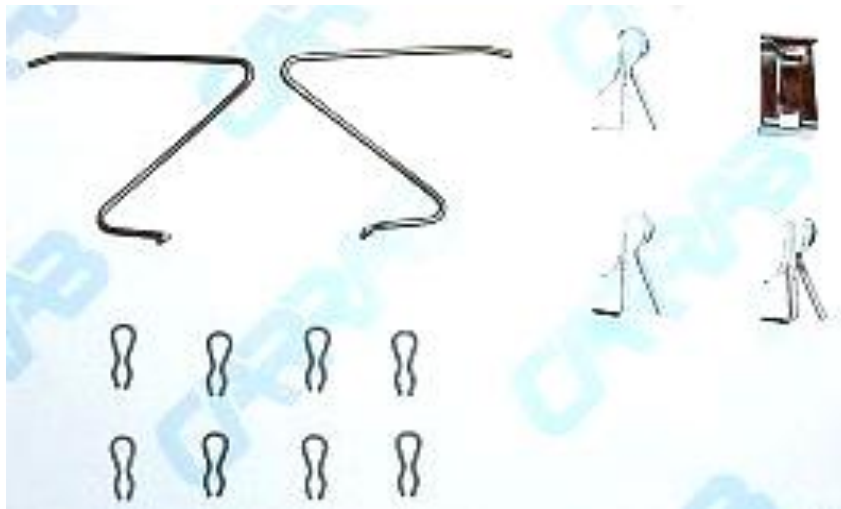

**DB153**  
**Ranking: 674**

**FSMI: 7066-D132**

**108 x 39 x 14 mm**

**TS2012**

Manufacturer	Model	Year	Model Variant	Front
Honda	Civic	1980 - 1984	1.3 EW1 Wagon (NZ)	DB153
Mazda	323	1977 - 1980	FA Series RWD Sedan, Hatch	DB153
Mazda	323	1978 - 1985	FA, BV Series RWD Wagon & Van (from 1981)	DB153
Mazda	Familiar	1977 - 1980	FA Series RWD Sedan, Hatch	DB153
Mazda	GLC	1977 - 1980	GLC	DB153
Mitsubishi	Mirage	1979 - 1984	1.5 (U.S.A)	DB153