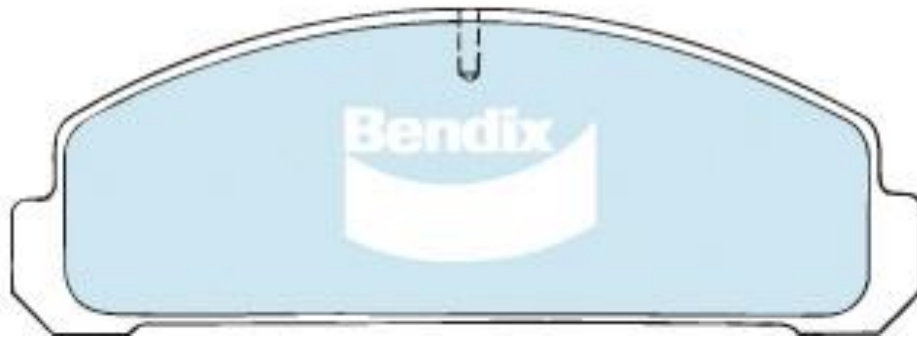

**DB153**  
**Ranking: 674**

**FSMI: 7066-D132**

**108 x 39 x 14 mm**

**TS2012**

Manufacturer	Model	Year	Model Variant	Front
Honda	Civic	1980 - 1984	1.3 EW1 Wagon (NZ)	DB153
Mazda	323	1977 - 1980	FA Series RWD Sedan, Hatch	DB153
Mazda	323	1978 - 1985	FA, BV Series RWD Wagon & Van (from 1981)	DB153
Mazda	Familiar	1977 - 1980	FA Series RWD Sedan, Hatch	DB153
Mazda	GLC	1977 - 1980	GLC	DB153
Mitsubishi	Mirage	1979 - 1984	1.5 (U.S.A)	DB153