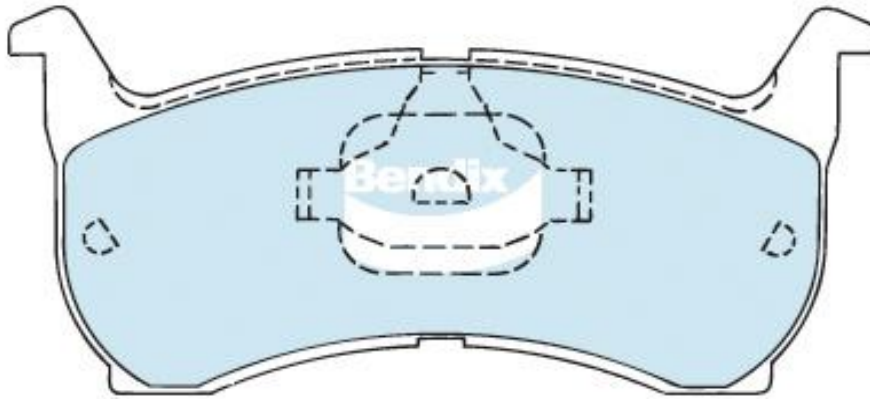

**DB304**  
**Ranking: 528**

**FSMI: 71469-D264**

**130 x 61 x 15mm**

**THK13108**

<b>Manufacturer</b>	<b>Model</b>	<b>Year</b>	<b>Model Variant</b>	<b>Front</b>
Ford	Telstar	1983 - 1985	1.6 GC6PF, 1.8 GC8PF, to chassis 250000	DB304
Ford	Telstar	1983 - 1985	2.0 GCEPF, GCFPF, GCFJ to chassis 250000	DB304
Ford	Telstar	1983 - 1986	AR GL 5-Pack Ghia, TX5 Models	DB304
Mazda	626	1983 - 1985	GC Series FWD Sedan & Coupe	DB304
Mazda	Capella	1982 - 1985	GC Series	DB304