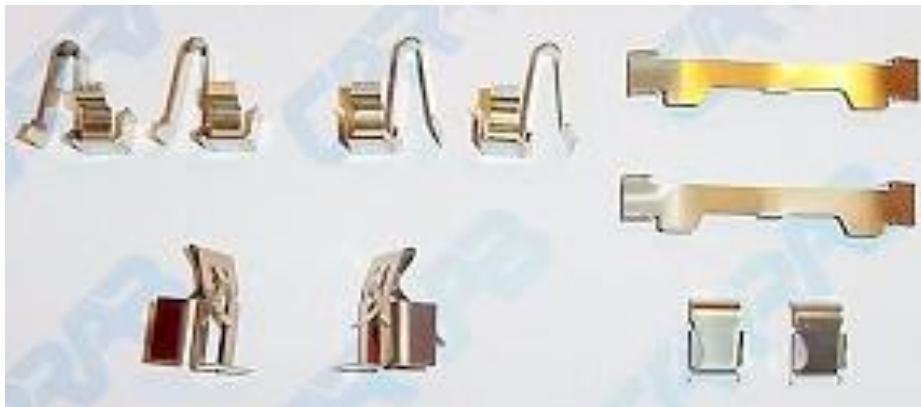

DB322

Ranking: 662

FSMI: None

2 Pads 109 x 49 x 15 mm

2 Pads 107 x 52 x 15 mm

TS2117

Manufacturer	Model	Year	Model Variant	Front
Daihatsu	Charmant	1983 - 1987	1.3 A45, A60	DB322
Toyota	Caldina Van	Sep 1981 - May 1988	A67 Series	DB322
Toyota	Caldina Wagon	Feb 1982 - May 1988	A60 Series	DB322
Toyota	Carina	Sep 1981 - Apr 1988	A60 Series	DB322
Toyota	Ceres (Japan)	May 1983 - May 1987	AE86 (Disc / 229mm Drum)	DB322
Toyota	Ceres (Japan)	May 1983 - May 1987	AE86 (Disc / Disc)	DB322
Toyota	Corolla	1983 - 1984	AE71 Panel Van	DB322
Toyota	Corolla	1983 - 1986	AE86 Sprinter 1600 GT	DB322
Toyota	Corona	1973 - 1983	KT117 Wagon/Van (Disc / Drum)	DB322
Toyota	Corona	1982 - 1987	1.5 AT140 (Disc / Drum)	DB322
Toyota	Corona	1982 - 1987	1.8 CT140, RT140, ST140 (Disc / 229x40mm Drum)	DB322
Toyota	Corona	1982 - 1987	1.8 TT140, TT141 (Disc / 229x40mm Drum)	DB322
Toyota	Corona	1983 - 1987	1.8 CT147, TT147 Wagon/Van (Disc / 229mm Drum)	DB322
Toyota	Corona	1983 - 1987	2.0 ST141 Sedan & Wagon (Japan) (Disc / Drum)	DB322
Toyota	Corona	1987 - 1998	2.0 CT176, 1.5 ET176 Wagon/Van (Disc / 200mm Drum)	DB322
Toyota	Sprinter	1983 - 1984	AE86 Coupe (Disc / 229mm Drum)	DB322