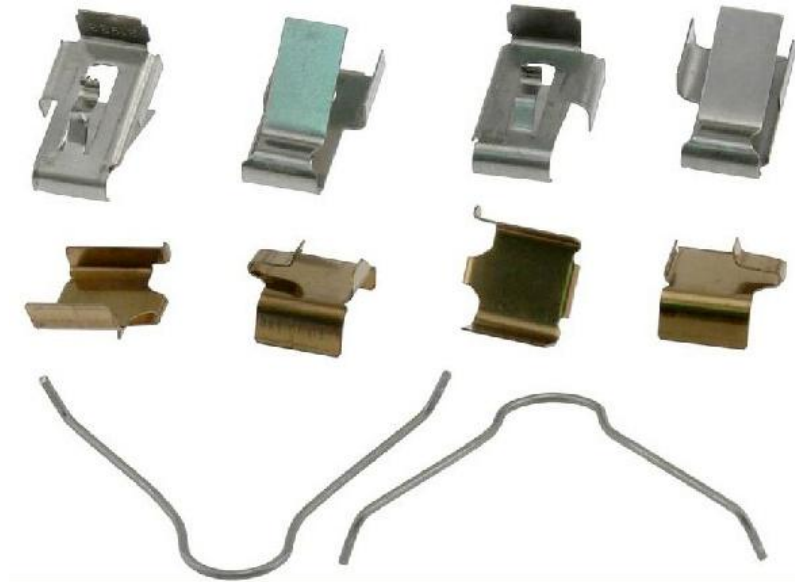

# DB372

## Ranking:

FSMI: 7186-D283      107.7 x 39.4 x 13 mm

### THK13234

Manufacturer	Model	Year	Model Variant	Rear
Mazda	626	Aug 1991 - Jun 1994	GE Series Sedan & Hatch (4WD)	DB372
Mazda	626	Mar 1992 - 1997	GV Series Wagon (4WD)	DB372
Mazda	626	Jul 1997 - 2002	GF Series Sedan & GW Wagon (Akebono Rear Disc)	DB372
Mazda	626	1998 - 2002	GF Series Sedan & Hatch 15 inch Wheels	DB372
Mazda	Premacy	Apr 2002 - Jun 2003	5D Hatchback 2.0	DB372
Mazda	RX Series	1984 - 1985	RX7	DB372