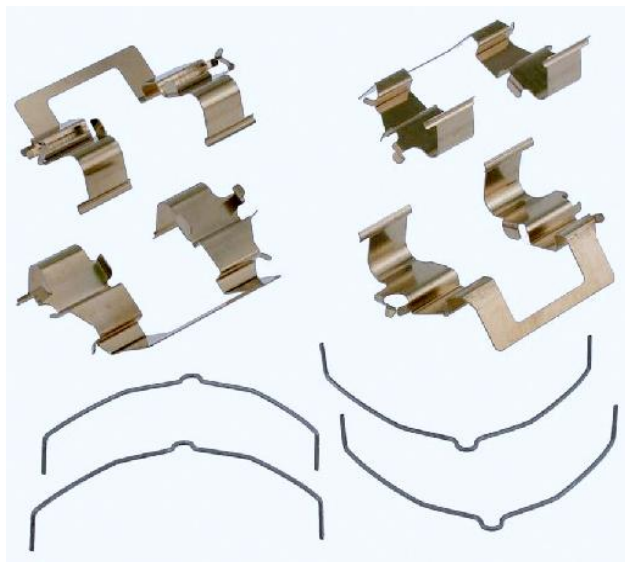

DB431
Ranking: 572

FSMI: 7231-D336 **2 Pads 125 x 56 x 15 mm**
2 Pads 125 x 54 x 15 mm

THK13214

Manufacturer	Model	Year	Model Variant	Front
Toyota	Supra	1985 - 1988	Twin Cam, Soarer	DB431
Toyota	Supra	1986 - 1993	MA70 3.0 (Import)	DB431
Toyota	Supra	Apr 1989 - 1993	Turbo MA71 3.0	DB431