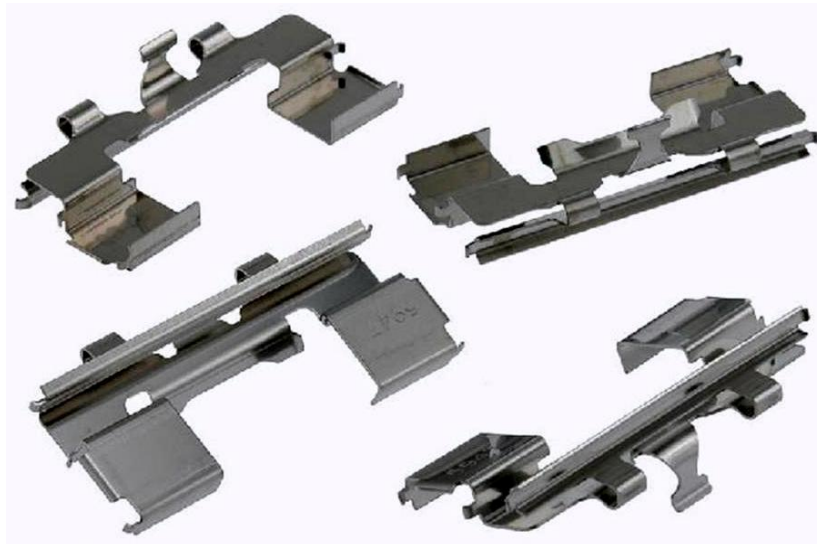

DB438

Ranking: 96

FSMI: 7228-D333

161 x 50 x 17 mm

THK13173

Manufacturer	Model	Year	Model Variant	Front
Isuzu	Fargo	1995 - 1999	JA, JC, JD, JF, JK, JV Series (Disc / 260mm Drum)	DB438
Nissan	Gloria	1987 - 1998	CY31, TY31, Y31 2.0 (Import) Twin Piston Caliper	DB438
Nissan	Navara	Aug 1992 - Feb 1997	D21 4WD 2.4 [U5GD21] (Disc / 295 x 50 Drum)	DB438
Nissan	Navara	Aug 1992 - Feb 1997	D21 4WD 2.7td [BMD21] (Disc / 295 x 50 Drum)	DB438
Nissan	Navara	Aug 1992 - Feb 1997	D21 4WD 3.0 V6 [HGD21] (Disc / 295 x 50 Drum)	DB438
Nissan	Navara	Jan 1997 - Jun 2004	D22 RWD 2.0, 2.4, 2.7d, 3.0V6 (Disc / 260mm Drum)	DB438
Nissan	Navara	Feb 2008 - NOW	D22 RWD 2.5td (Disc / 260mm Drum)	DB438
Nissan	Pathfinder	1992 - 1995	(WHYD21) 3.0 V6 4 Wheel Disc	DB438
Nissan	Pathfinder	1992 - 1995	(WHYD21) 3.0 V6 Disc / Drum	DB438
Nissan	Pickup	1986 - 1987	2WD, 4WD	DB438
Nissan	Terrano	1988 - 1996	Terrano 2.7, 3.0	DB438
Nissan	Urvan	1988 - 1993	E24 Series Twin Piston Caliper	DB438
Subaru	SVX	Apr 1992 - 1997	Coupe	DB438