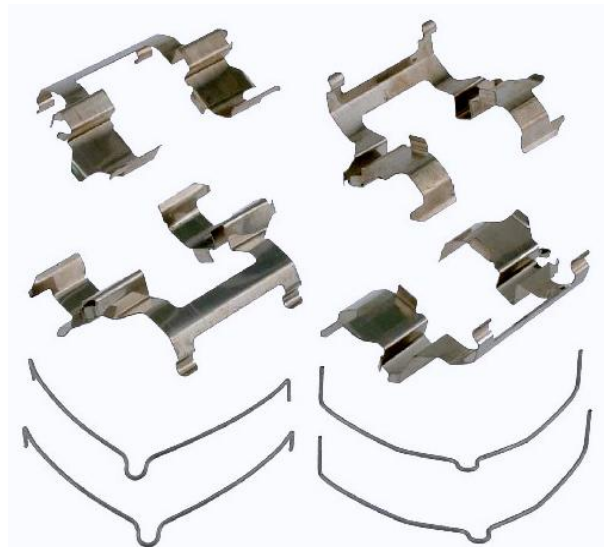

DB1181

Ranking: 735

FSMI: 7322-D437

128 x 53 x 15 mm

THK13272

Manufacturer	Model	Year	Model Variant	Front
Toyota	Camry	1987 - 1991	2.0 5V25 AWD (UK) (Sumitomo Disc)	DB1181
Toyota	Celica	Aug 1987 - Aug 1989	5T165 GT-4, GTS, 2.0 4WD	DB1181
Toyota	Celica	Sep 1989 - Aug 1991	5T185 GT-4 Turbo	DB1181