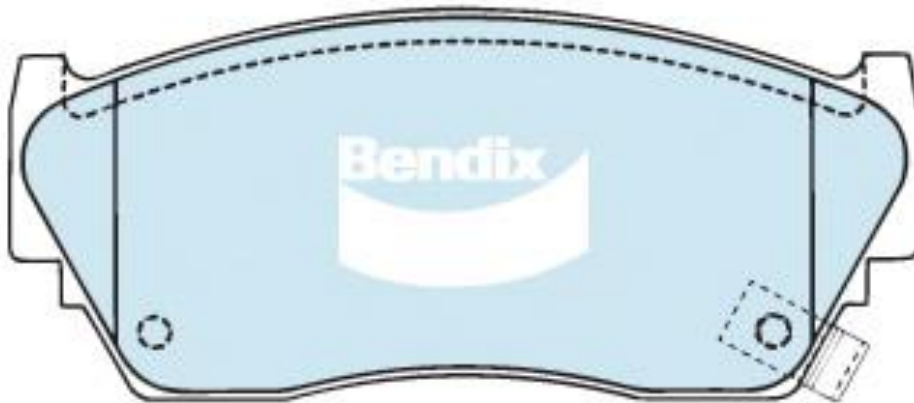

DB1210
Ranking: 479

FSMI: 7389-D510

108.5 x 47.5 x 16.5 mm

THK13253

Manufacturer	Model	Year	Model Variant	Front
Mazda	Familiar Van	Aug 1994 - 1996	Y10 Series (Disc / 180mm Drum)	DB1210
Mazda	Familiar Wagon	Aug 1994 - May 1996	Y10 Series (Disc / 180mm Drum)	DB1210
Nissan	NX	1991 - 1993	1.6	DB1210
Nissan	Sentra	1991 - 1994	1.6 (U.S.A)	DB1210