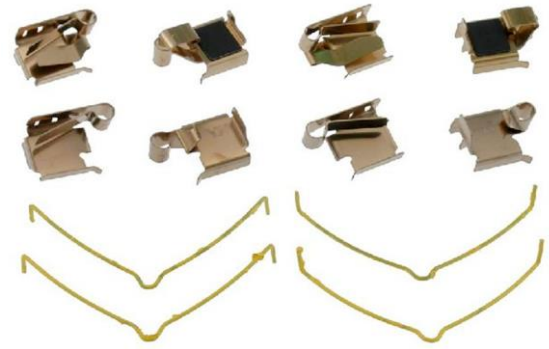

DB1267

Ranking: 11

THK13264

FSMI: 7441-D562 133 x 53 x 17 mm

Manufacturer	Model	Year	Model Variant	Front
Holden	Apollo	Mar 1993 - Aug 1995	2.2 JM (Disc / Disc)	DB1267
Holden	Apollo	Mar 1993 - Aug 1995	2.2 JM (Disc / Drum)	DB1267
Holden	Apollo	Sep 1995 - May 1997	JP 2.2	DB1267
Holden	Nova	Oct 1994 - Apr 1997	LG 1.6	DB1267
Holden	Nova	Oct 1994 - Apr 1997	LG 1.8	DB1267
Toyota	Caldina Wagon	Nov 1992 - Aug 1997	T190 Series	DB1267
Toyota	Caldina Wagon	Nov 1992 - Aug 1997	T191 Series (Disc / Disc)	DB1267
Toyota	Caldina Wagon	Nov 1992 - Aug 1997	T191 Series (Disc / Drum)	DB1267
Toyota	Caldina Wagon	Nov 1992 - Aug 1997	T195 Series (Disc / Disc)	DB1267
Toyota	Caldina Wagon	Nov 1992 - Aug 1997	T195 Series (Disc / Drum)	DB1267
Toyota	Caldina Wagon	Aug 1997 - Sep 2002	T210, T211 Series (Not GT) (Disc / Drum)	DB1267
Toyota	Caldina Wagon	Aug 1997 - Sep 2002	T215, T216 Series (Not GT) (Disc / Drum)	DB1267
Toyota	Camry	Jun 1991 - Aug 1996	2.2 5XV10 (Japan, USA) (Disc / 229mm Drum)	DB1267
Toyota	Camry	Jun 1991 - Aug 1996	2.2 5XV10 (Japan, USA) (Disc / Disc)	DB1267
Toyota	Camry	1993 - Jun 1994	2.2 SDV10 Sedan & Wagon (Aust) (Disc / 229mm Drum)	DB1267
Toyota	Camry	Jun 1994 - Jun 1998	1.8 5V40, 2.2 CV40 (Japan) (Disc / 200mm Drum)	DB1267
Toyota	Camry	Jun 1994 - Jun 1998	2.0 5V41, 42, 43; 2.2 CV40, 43 (Japan) (Disc / Disc)	DB1267
Toyota	Camry	Apr 1995 - Mar 1998	2.2 5XV10 Sedan & Wagon (Aust)	DB1267
Toyota	Camry	Jul 1996 - Aug 1999	2.2 5XV20 with 14in Wheel (USA)	DB1267
Toyota	Camry	Aug 1997 - Aug 2002	2.2 5XV20 Sedan & Wagon (Aust)	DB1267
Toyota	Chaser (Japan)	Oct 1992 - Sep 1996	GX90, LX90, 5X90 (Disc / Disc)	DB1267
Toyota	Chaser (Japan)	Sep 1996 - Aug 1998	GX100, LX100, 5X100 (early)	DB1267
Toyota	Corolla	Sep 1994 - Jul 2000	AE101 (Sumitomo Disc / 8in Drum)	DB1267
Toyota	Corolla	Sep 1994 - Jul 2000	AE101 CSI 1.6 Sedan, Seca (Sumitomo Front Disc)	DB1267
Toyota	Corolla	Sep 1994 - Jul 2000	AE102 (Sumitomo Disc / 200mm Drum)	DB1267
Toyota	Corolla	Sep 1994 - 2000	AE102 1.8 Conquest Seca C5-X, Ultima 1.8 Sedan	DB1267
Toyota	Corolla	Oct 1998 - Nov 2001	AE112R 1.8 5D (Sumitomo Disc / 200mm Drum)	DB1267
Toyota	Corolla	Oct 1998 - Nov 2001	AE112R 1.8 5D (Sumitomo Disc / Akebono Disc)	DB1267
Toyota	Corona	1992 - 1998	1.6 AT190, 1.8 ST190, 2.0 CT190 (Disc / Disc)	DB1267
Toyota	Corona	1992 - 1998	1.6 AT190, 1.8 ST190, 2.0 CT190 (Disc / Drum)	DB1267
Toyota	Corona	1992 - 1998	1.6 AT210, 1.8 AT211, 2.0 ST210 (Disc / 200mm Drum)	DB1267
Toyota	Corona	1992 - 1998	2.0 CT195, 2.0 ST191, 195 (Disc / Disc)	DB1267
Toyota	Corona	Sep 1993 - Apr 1998	1.8 ST200, ST201 (Disc / Drum)	DB1267
Toyota	Corona	Sep 1993 - Apr 1998	1.8 ST200, ST201 (Disc / Drum)	DB1267
Toyota	Corona	1996 - 2002	2.0 CT210, 2.2 CT211 (Disc / 200mm Drum)	DB1267
Toyota	Corona	1996 - 2002	2.0 CT215, ST215, 2.2 CT216 (Disc / 229mm Drum)	DB1267
Toyota	Corona EXIV	Sep 1993 - Apr 1998	1.8 ST200, ST201 (Disc / Drum)	DB1267
Toyota	Corona EXIV	Sep 1993 - Apr 1998	1.8 ST200, ST201 (Disc / Drum)	DB1267
Toyota	Corona EXIV	Sep 1993 - Apr 1998	2.0 ST202 (Not TRG), ST203 (Disc / Disc)	DB1267
Toyota	Corona Mark II	Oct 1992 - Sep 1996	2.0 GX90, 2.4 LX90, 1.8 5X90 (Disc / Disc)	DB1267
Toyota	Corona Mark II	Sep 1996 - Aug 1998	2.0 GX100, 2.4 LX100 (Disc / Disc)	DB1267
Toyota	Cressida	Oct 1992 - Sep 1996	2.0 GX90, 2.4 LX90, 1.8 5X90 (Disc / Disc)	DB1267
Toyota	Cressida	Sep 1996 - Aug 1998	2.0 GX100, 2.4 LX100 (Disc / Disc)	DB1267
Toyota	Cresta	Oct 1992 - Sep 1996	2.0 GX90, 2.4 LX90, 1.8 5X90 (Disc / Disc)	DB1267
Toyota	Cresta	Sep 1996 - Aug 1998	2.0 GX100, 2.4 LX100 (Disc / Disc)	DB1267
Toyota	Crown	Aug 1995 - Aug 1998	2.0 G5151, 2.4 L5151 Sedan (Early)	DB1267
Toyota	Crown	Aug 1995 - Aug 2001	2.0 G5151H Sedan (LPG)	DB1267
Toyota	Curren	Feb 1994 - Jul 1998	2.0 ST206 (Not Z5), ST207	DB1267
Toyota	Curren	Sep 1995 - Jul 1998	1.8 ST208 (Disc / Drum)	DB1267
Toyota	RAV-4	1994 - Sep 2002	2.0 4WD 3D & 5D Wagon [5XA10],[5XA11] (Disc / Drum)	DB1267
Toyota	RAV-4	1994 - Sep 2002	2.0 4WD 3D & 5D Wagon [5XA10],[5XA11] (Disc / Disc)	DB1267
Toyota	Sprinter	Mar 1994 - Nov 1996	5D Liftback 1.8	DB1267