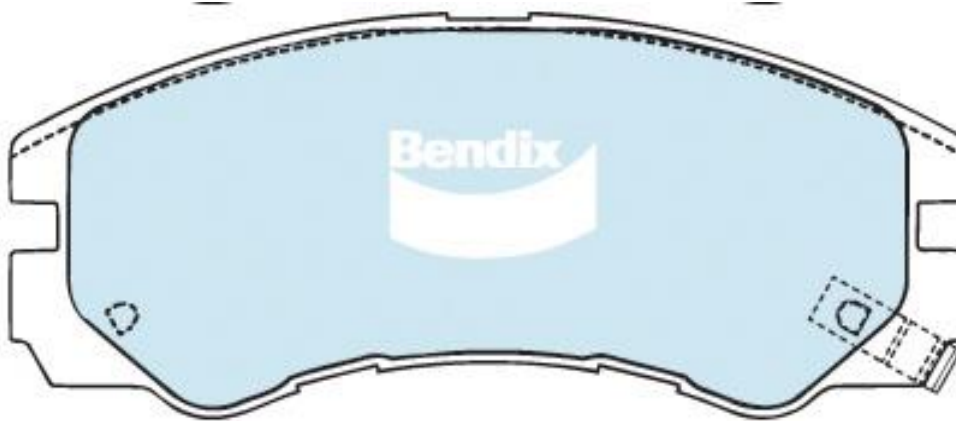

DB1270

Ranking: 56

FSMI: 7459-D579

138 x 59 x 16 mm

TS2252

THK13300

Manufacturer	Model	Year	Model Variant	Front
Holden	Frontera	Oct 1995 - Mar 1999	4WD Wagon (Single Piston Disc / 254mm Drum)	DB1270
Holden	Frontera	Oct 1995 - Jun 2004	4WD Wagon (Single Piston Disc / Disc)	DB1270
Holden	Jackaroo	Apr 1992 - 1996	L2 V6 4WD,UB525,UB526	DB1270
Holden	Jackaroo	1993 - NOW	3.1 UB569	DB1270
Holden	Jackaroo Monterey	Dec 1994 - Sep 2004	4WD, Wagon	DB1270
Holden	Rodeo	Feb 1998 - Feb 2003	2.2, 2.8TD, 3.2 V6 [R9] (257mmDisc / 295mm Drum)	DB1270
Holden	Rodeo	Feb 1998 - Feb 2003	2.8TD, 3.0TD, 3.2 V6 [R9] (280mmDisc / Disc)	DB1270
Honda	Horizon	1994 - NOW	3.2 UB525, UB569	DB1270
Isuzu	Big Horn	Dec 1991 - Mar 1998	3.1 UB569, 3.2 UB525	DB1270
Isuzu	Big Horn	Feb 1998 - NOW	3.0 UB573, 3.5 UB526	DB1270
Isuzu	MU	1993 - 2001	2.8 UCS55, 3.0 UES73, 3.1 UCS69	DB1270
Isuzu	MU	1998 - 2005	3.2 UER25, UES25 (Disc / Disc)	DB1270
Isuzu	MU	1998 - 2005	3.2 UER25, UES25 (Disc / Drum)	DB1270
Isuzu	Piazza	1991 - 1993	1.8 JT221	DB1270
Isuzu	Trooper	1992 - 1995	Trooper (USA)	DB1270