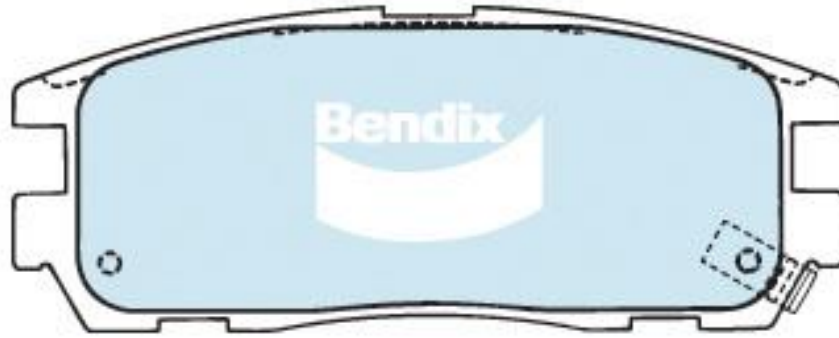

DB1280

Ranking: 100

FSMI: 7460-D580

109 x 43 x 16 mm

THK13301

Manufacturer	Model	Year	Model Variant	Rear
Holden	Frontera	Oct 1995 - Jun 2004	4WD Wagon (Single Piston Disc / Disc)	DB1280
Holden	Frontera	Aug 2001 - NOW	4WD Wagon (Twin Piston Disc / Disc)	DB1280
Holden	Jackaroo	Apr 1992 - 1996	L2 V6 4WD,UBS25,UBS26	DB1280
Holden	Jackaroo	1993 - NOW	3.1 UBS69	DB1280
Holden	Jackaroo Monterey	Dec 1994 - Sep 2004	4WD, Wagon	DB1280
Holden	Rodeo	Feb 1998 - Feb 2003	2.8TD, 3.0TD, 3.2 V6 [R9] (280mmDisc / Disc)	DB1280
Honda	Horizon	1994 - NOW	3.2 UBS25, UB569	DB1280
Isuzu	Big Horn	Dec 1991 - Mar 1998	3.1 UBS69, 3.2 UBS25	DB1280
Isuzu	Big Horn	Feb 1998 - NOW	3.0 UBS73, 3.5 UBS26	DB1280
Isuzu	MU	1993 - 2001	2.8 UCS55, 3.0 UES73, 3.1 UCS69	DB1280
Isuzu	MU	1998 - 2005	3.2 UER25, UES25 (Disc / Disc)	DB1280
Isuzu	Trooper	1992 - 1995	Trooper (USA)	DB1280