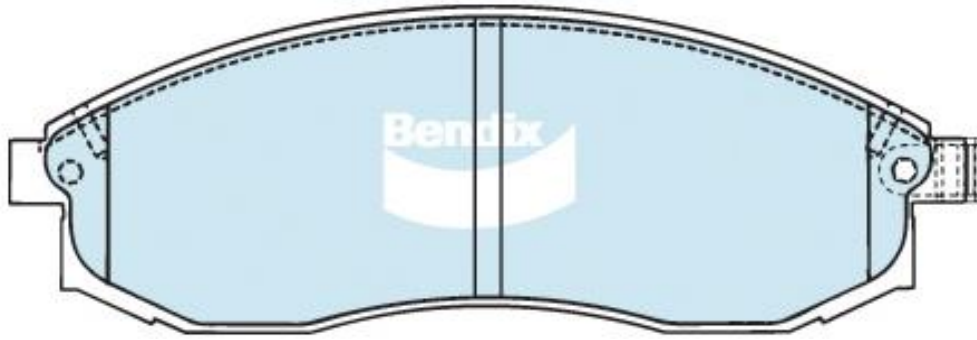

## Ranking: 106

**FSMI: None**

**151 x 51 x 17 mm**

## TS1969

Manufacturer	Model	Year	Model Variant	Front
Mitsubishi	L200 2WD Ute	Jun 2000 - Oct 2007	2.0 [K62T] (276mm 1-Pot Disc / 254mm Drum)	DB1308
Mitsubishi	L200 2WD Ute	Jun 2000 - Mar 2006	2.4 [K65T] (276mm 1-Pot Disc / 254mm Drum)	DB1308
Mitsubishi	L200 2WD Ute	Jun 2000 - Mar 2006	2.5 [K64T] (276mm 1-Pot Disc / 254mm Drum)	DB1308
Mitsubishi	L200 2WD Ute	Jun 2000 - Mar 2006	3.0 [K66T] (276mm 1-Pot Disc / 254mm Drum)	DB1308
Mitsubishi	L200 4WD Ute	Jun 2000 - Oct 2007	2.4 [K75T] (276mm 1-Pot Disc / 270mm Drum)	DB1308
Mitsubishi	L200 4WD Ute	Jun 2000 - Aug 2003	2.8d [K77T] (276mm 1-Pot Disc / 270mm Drum)	DB1308
Mitsubishi	L200 4WD Ute	Jun 2000 - Mar 2006	3.0 [K76T] (276mm 1-Pot Disc / 270mm Drum)	DB1308
Mitsubishi	L200 4WD Ute	Feb 2003 - Oct 2007	2.5 [K74T] (276mm 1-Pot Disc / 270mm Drum)	DB1308
Mitsubishi	L200 4WD Ute	Feb 2003 - Oct 2007	2.8td [K77T] (276mm 1-Pot Disc / 270mm Drum)	DB1308
Mitsubishi	Triton	Jun 2000 - Mar 2006	MK 2WD 2.4 [K65T] (276mm 1-Pot Disc / 254mm Drum)	DB1308
Mitsubishi	Triton	Jun 2000 - Mar 2006	MK 2WD 3.0 [K66T] (276mm 1-Pot Disc / 254mm Drum)	DB1308
Mitsubishi	Triton	Jun 2000 - Aug 2003	MK 4WD 2.8d [K77T] (276mm 1-Pot Disc / 270mm Drum)	DB1308
Mitsubishi	Triton	Jun 2000 - Mar 2006	MK 4WD 3.0 [K76T] (276mm 1-Pot Disc / 270mm Drum)	DB1308
Mitsubishi	Triton	Feb 2003 - Oct 2007	MK 4WD 2.8td [K77T] (276mm 1-Pot Disc / 270mm Drum)	DB1308
Nissan	Maxima	Nov 1994 - 2000	A32 Sedan 3.0	DB1308
Nissan	Maxima	Dec 1999 - 2003	A33	DB1308
Nissan	Stagea	Sep 1996 - Aug 1998	2.5 4WD Wagon (eng RB25DE) [C34]	DB1308