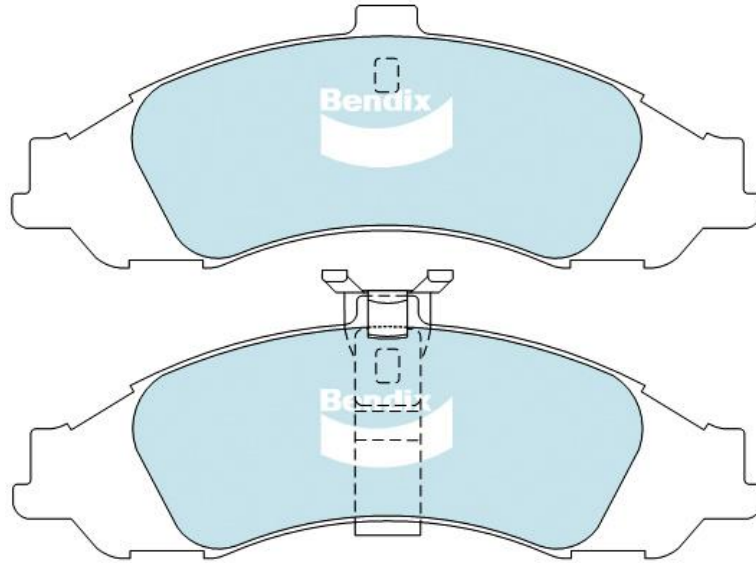

DB1331

Ranking: 1

FSMI: None

184 x 63 x 15 mm

THK5761Q

Manufacturer	Model	Year	Model Variant	Front
Holden	Adventra	Oct 2003 - NOW	CX6, CX8, LX8 4D Wagon	DB1331
Holden	Commodore	Sep 1997 - 2000	VT All Models (except Police)	DB1331
Holden	Commodore	2000 - 2002	VU Utility	DB1331
Holden	Commodore	2000 - 2002	VX All Models	DB1331
Holden	Commodore	2002 - 2004	VY All Models	DB1331
Holden	Commodore	2004 - Aug 2006	VZ All Models	DB1331
Holden	Crewman	2003 - NOW	All	DB1331
Holden	Monaro	2001 - NOW	CV6, CV8 Std Caliper	DB1331
Holden	Monaro	Sep 2004 - NOW	VZ Monaro V8	DB1331
Holden	Statesman / Caprice	Jun 1999 - 2006	WH, WK, WL	DB1331
Holden	Ute	2001 - 2007	VU, VY, VZ Utility V6, V8	DB1331
Pontiac	GTO	2004 - 2005	GTO	DB1331