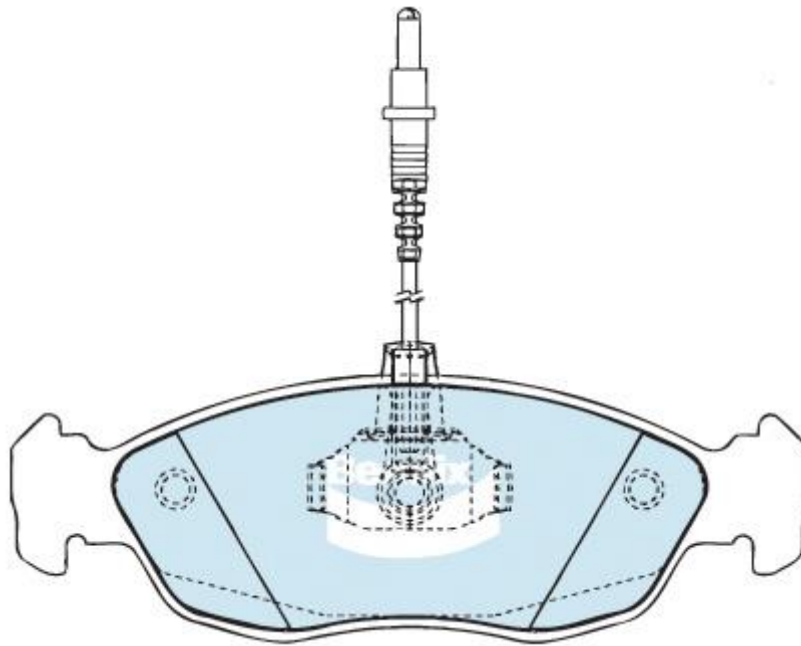

DB1339
Ranking: 507

FSMI: 140.1 x 48.2 x 17 mm

TS2223

Manufacturer	Model	Year	Model Variant	Front
Citroen	Xsara	1997 - 2000	1.4i, 1.6, 1.6d, 1.8, 1.8d, 1.9d [N1] (247mm Vented Disc / Drum)	DB1339
Citroen	Xsara	Aug 2000 - May 2003	1.4, 1.5d (With ABS) [N1] (247mm Vented Disc / Drum)	DB1339
Peugeot	306 Series	Oct 1994 - 1997	306 1.4, 1.6, 1.8 1.9d (Disc / Bendix Drum)	DB1339
Peugeot	306 Series	Oct 1994 - 2001	306 XR, XT, 1.8, 2.0	DB1339