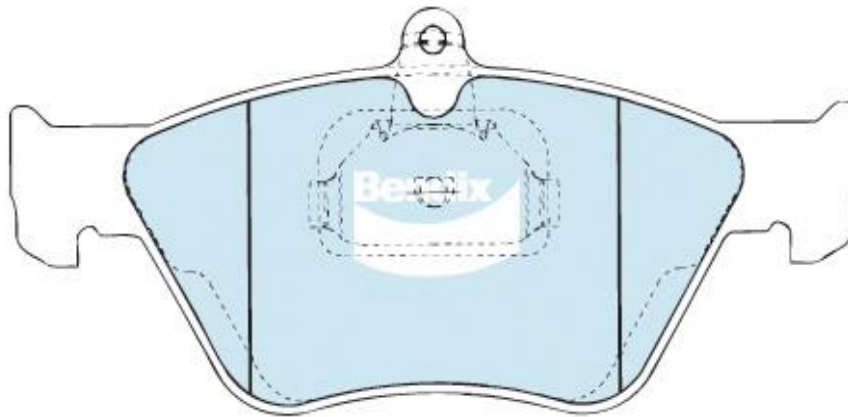

DB1341
Ranking: 410

FSMI: 7522-D644

2 Pads 155 x 71 x 17 mm

2 Pads 156 x 61 x 17 mm

TS2219

THK13335

Manufacturer	Model	Year	Model Variant	Front
Holden	Calibra	Jun 1994 - Jul 1998	2.0, 2.5 V6	DB1341
Saab	900	Oct 1994 - Jun 1998	900i, 900SE, 2.0,2.3, 2.5	DB1341