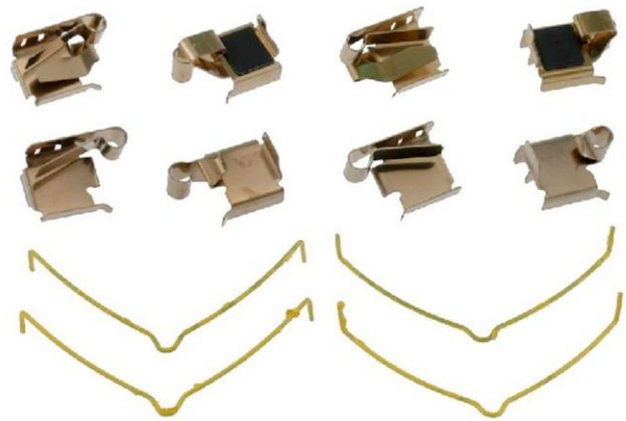

## Ranking: 509

**FSMI: 7462-D582**

**141 x 56 x 15 mm**

### THK13264

Manufacturer	Model	Year	Model Variant	Front
Toyota	Caldina Wagon	Aug 1997 - Sep 2002	T210 Series GT (Disc / Disc)	DB1352
Toyota	Caldina Wagon	Aug 1997 - Sep 2002	T215 Series GT & GT-T (Disc / Disc)	DB1352
Toyota	Carina	Aug 1998 - Aug 2002	T210 Series (Disc / Disc)	DB1352
Toyota	Ceres (Japan)	Jun 1991 - Aug 1998	AE101 GT-Z (Disc / Disc)	DB1352
Toyota	Ceres (Japan)	May 1995 - Aug 2000	AE111 (Sports) (Disc / Disc)	DB1352
Toyota	Corona EXIV	Sep 1993 - Apr 1998	2.0 ST202 TRG with ABS (Disc / Disc)	DB1352
Toyota	Corona EXIV	Sep 1993 - Apr 1998	2.0 ST205 (Disc / Disc)	DB1352
Toyota	Curren	Feb 1994 - Jul 1998	2.0 ST206 Z5 Super Strut Suspension	DB1352
Toyota	MR2	Mar 1994 - 2000	2D Coupe , Turbo	DB1352
Toyota	Sprinter	Jun 1991 - Apr 1996	E110 Series (Sports) (Disc / Disc)	DB1352