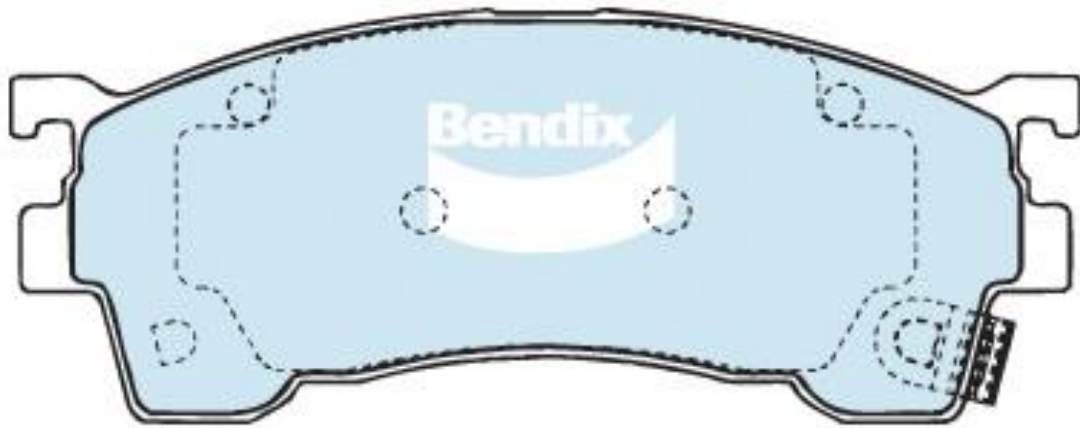

DB1362

Ranking: 87

FSMI: 7515-D637

132 x 51 x 15 mm

THK13261Q

Manufacturer	Model	Year	Model Variant	Front
Ford	Laser	1998 - 2001	1.5 BJ5PF (AWD), BJ5WF (AWD), 1.8 BJ8WF	DB1362
Ford	Laser	Mar 1999 - Apr 2001	KN, Sedan & Hatchback 1.8	DB1362
Ford	Laser	Apr 2001 - Aug 2002	KQ Sedan & Hatchback 1.8, 2.0	DB1362
Ford	Telstar	1991 - 1995	1.8 GE8PF, 2.0 GEEPF, 2.5 GE5PF	DB1362
Ford	Telstar	1992 - 1996	2.0 CG2SR	DB1362
Ford	Telstar	1992 - 1996	2.0 GEFPF, CG2SP	DB1362
Ford	Telstar	1997 - 1999	1.8 GW8WF, 2.0 GFER, GWEW (Japan)	DB1362
Ford	Telstar	1997 - 1999	2.0 GFEP (Japan)	DB1362
Kia	Spectra	May 2001 - Jun 2004	FB	DB1362
Mazda	323	Sep 1998 - Dec 2003	BJ 1.8, 2.0 Astina Sedan & Hatchback	DB1362
Mazda	Familiar	Sep 1998 - Dec 2003	BJ Series 1.8, 2.0 Sedan & Hatchback	DB1362
Mazda	Premacy	Feb 2001 - May 2002	5D Hatchback 1.8	DB1362