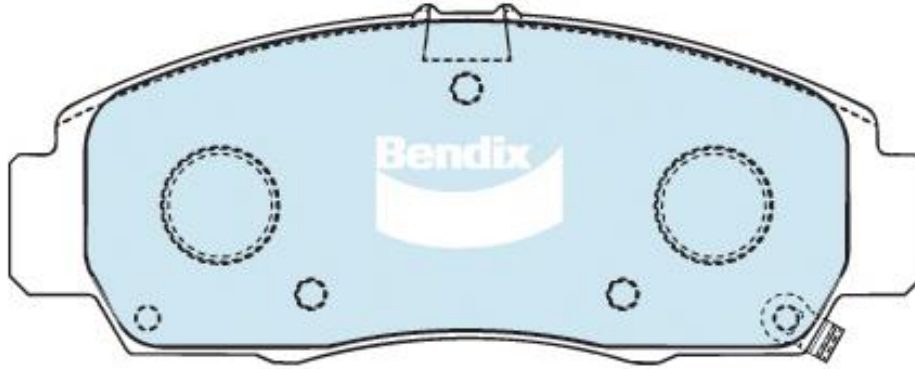

DB1393

Ranking: 92

FSMI: 7656-D787

149 x 58 x 17 mm

THK13388Q

Manufacturer	Model	Year	Model Variant	Front
Honda	Accord	2003 - 2008	2.4, 3.0 V6	DB1393
Honda	Accord Euro	2003 - 2008	2.4 [CP]	DB1393
Honda	Acura	1999 - 2000	TL	DB1393
Honda	Legend	1999 - 2005	4D, 2D Coupe	DB1393
Honda	Odyssey	2000 - 2003	2.3 RA6, RA7, 3.0 V6 RA8 RA9	DB1393
Honda	Odyssey	2006 - NOW	2.4 RB Series	DB1393
Honda	Saber	1998 - 2003	UA5	DB1393
Honda	Vigor	1998 - 2003	UA5	DB1393