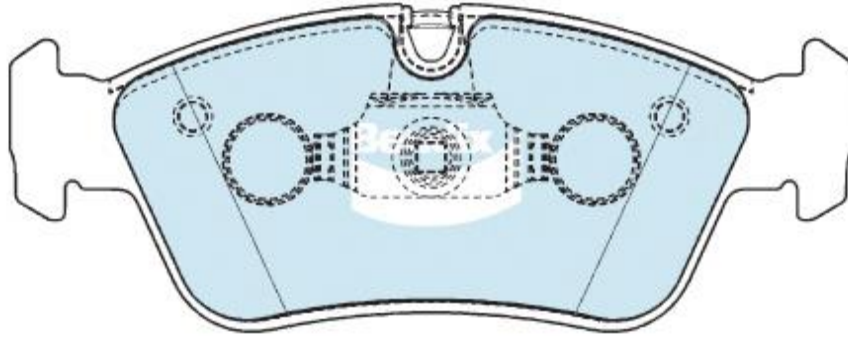

DB1414

Ranking: 168

FSMI: 7649-D781

2 Pads 150 x 58 x 17 mm

2 Pads 151 x 58 x 17 mm

TS2284

THK13426

Manufacturer	Model	Year	Model Variant	Front
BMW	316 Series	Jan 1998 - Jan 1999	316i [E36] Coupe	DB1414
BMW	316 Series	Sep 1998 - Jul 2005	316i [E46] All Models	DB1414
BMW	318 Series	Jan 1994 - Jan 1998	318TDS [E36] 4 Wheel Disc	DB1414
BMW	318 Series	Jan 1998 - Jan 1999	318is [E36] Coupe	DB1414
BMW	318 Series	Jan 1998 - Jan 1999	318TDS [E36] Except Hatch	DB1414
BMW	318 Series	Jan 1998 - Jan 2001	318TDS [E36] Hatch	DB1414
BMW	318 Series	Jan 1998 - NOW	318Ti [E36] Hatchback	DB1414
BMW	318 Series	Sep 1998 - Jul 2005	318i [E46]	DB1414
BMW	318 Series	Jan 1999 - Jan 2005	318Ci [E46] Coupe, Convertible	DB1414
BMW	318 Series	Jan 2001 - Jan 2005	318D [E46] d, td	DB1414
BMW	318 Series	Jan 2001 - Jan 2005	318Ti [E46]	DB1414
BMW	320 Series	Jan 1998 - Jul 2005	320i [E46] i, Ci, D, TD	DB1414
BMW	323 Series	Jan 1998 - Jan 1999	323i [E36] Coupe, Wagon	DB1414
BMW	323 Series	Jan 1998 - Jan 2001	323ti [E36] Hatchback	DB1414
BMW	323 Series	Sep 1998 - Jul 2005	323i [E46] All, Coupe & Cabrio from 1999	DB1414
BMW	325 Series	Jan 1998 - Jan 1999	325TDS [E36]	DB1414
BMW	325 Series	Jan 2000 - Jan 2005	325 [E46] All except xi exec	DB1414
BMW	328 Series	Jan 1998 - Jan 1999	328i [E36] Coupe, Wagon	DB1414
BMW	328 Series	Jan 1999 - Jul 2005	328i [E46] Sedan from 1998	DB1414
BMW	Z3	Jan 1997 - Jan 2002	Z3 [E36] Coupe	DB1414