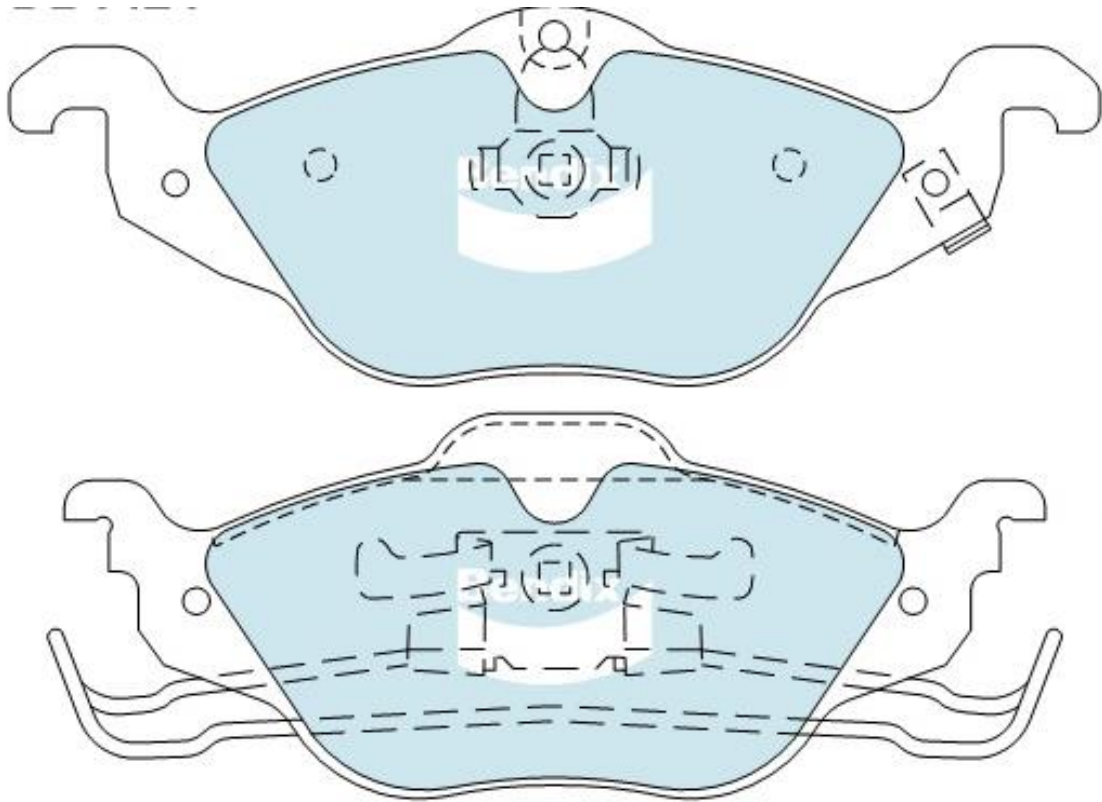

DB1424
Ranking: 69

FSMI: None

2 Pads 178 x 62 x 18 mm
2 Pads 160 x 63 x 17 mm

TS2219

Manufacturer	Model	Year	Model Variant	Front
Holden	Astra	Sep 1998 - 2004	TS 1.8 (Non ABS) 10in Disc & Bosch Rear	DB1424
Holden	Astra	Sep 1998 - 2004	TS 1.8 (Non ABS) 10in Disc & Lucas Rear	DB1424