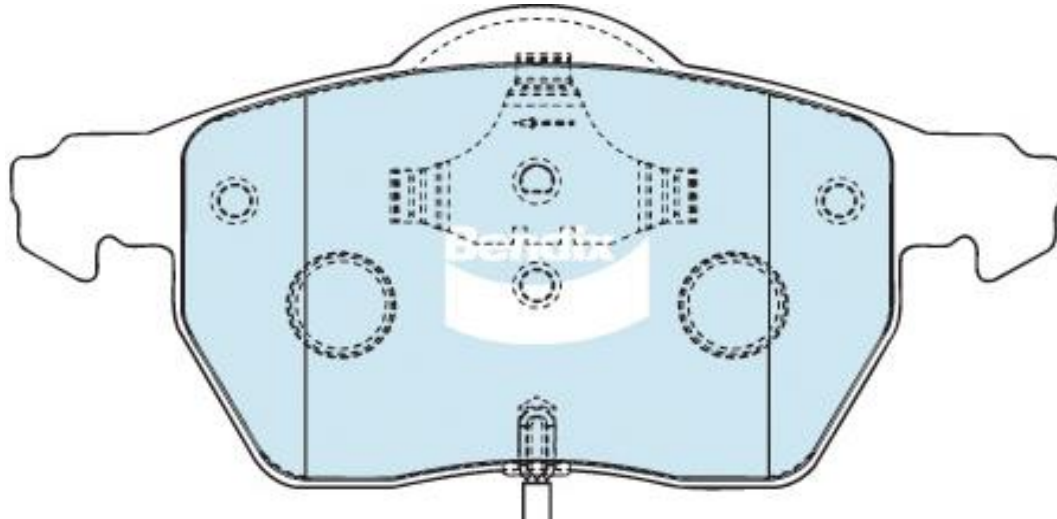

# DB1427

Ranking: 333

FSMI: 7715-D840

156 x 74 x 19 mm

## THK13391

Manufacturer	Model	Year	Model Variant	Front
Audi	A4	Jan 2001 - NOW	2.0 Sedan [B6]	DB1427
Audi	A4	Jan 2001 - Mar 2005	2.4 [B6]	DB1427
Audi	A4	Jan 2001 - Mar 2005	2.8 [B6]	DB1427
Audi	A4	Nov 2004 - Mar 2008	B7 1.8 Turbo (ATE 288mm Disc / Disc)	DB1427
Audi	A4	Nov 2004 - Mar 2008	B7 2.0 (ATE 288mm Disc / Disc)	DB1427
Audi	A4	Nov 2004 - Jun 2006	B7 2.0 TDI (not Quattro) (ATE 288mm Disc / Disc)	DB1427
Audi	A4	Nov 2004 - Mar 2008	B7 2.0 TFSI (Not Quattro) (288mm Disc / 255mm Disc)	DB1427
Audi	A4	Jun 2006 - Mar 2008	B7 3.0 V6 TDI Quattro (312mm Disc / 288mm Disc)	DB1427
Audi	A4	Jul 2006 - Mar 2008	B7 2.0 TDI (not Quattro) (ATE 288mm Disc / Disc)	DB1427
Audi	A6	Jan 2001 - Sep 2004	2.4	DB1427
Audi	A6	Jan 2001 - Jan 2002	2.8	DB1427
Skoda	Superb	2002 - 2008	1.8, 1.9 Tdi, 2.0, 2.0 Tdi, 2.5 Tdi, 2.8 V6	DB1427