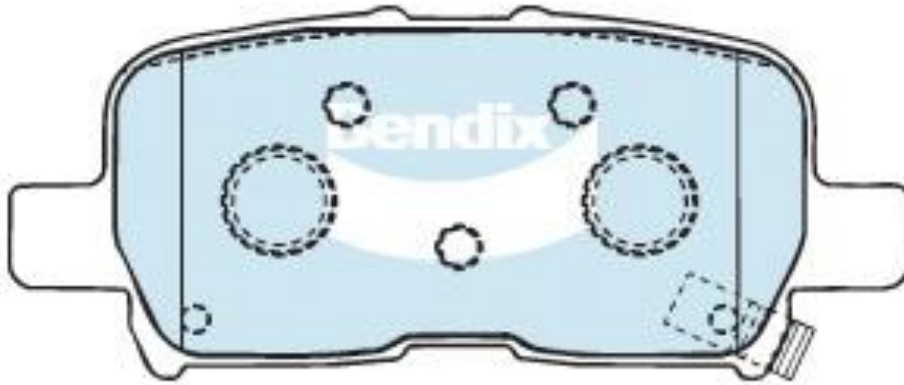

DB1440

Ranking: 449

FSMI: 7740-D867

101 x 43 x 15 mm

THK13366

Manufacturer	Model	Year	Model Variant	Rear
Honda	Acura	2001 - NOW	MDX 4D Wagon	DB1440
Honda	MDX	2001 - 2003	MDX 4D Wagon	DB1440