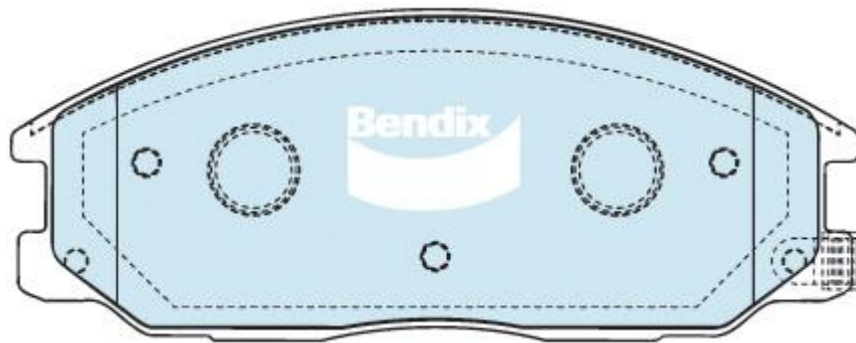

DB1450

Ranking: 146

FSMI: 7739-D864

149.15 x 58.15 x 16 mm

THK13360Q

Manufacturer	Model	Year	Model Variant	Front
Hyundai	Grandeur	Sep 1999 - 2004	3.0 V6 Sedan [XG]	DB1450
Hyundai	Terracan	Dec 2001 - NOW	3.5 Wagon (Disc / Disc)	DB1450
Hyundai	Terracan	Dec 2001 - NOW	3.5 Wagon (Disc / Drum)	DB1450
Hyundai	Trajet	2001 - 2007	2.0	DB1450
Ssangyong	Actyon	2006 - 2007	2.7	DB1450
Ssangyong	Kryon	2006 - 2007	4WD	DB1450
Ssangyong	Rexton	2002 - 2006	2.7	DB1450
Ssangyong	Rexton	Mar 2004 - Dec 2005	RX270, RX290, RX320 4D Wagon	DB1450
Ssangyong	Stavic	2005 - 2007	2.7	DB1450