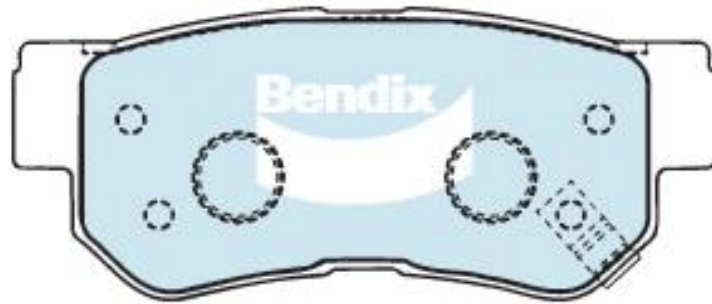

DB1451

Ranking: 75

FSMI: 7688-D813

99 x 41 x 15 mm

TS2367

THK13364

Manufacturer	Model	Year	Model Variant	Rear
Hyundai	Azera	2006 - 2011	3.8 Sedan [TG]	DB1451
Hyundai	Elantra	Oct 2006 - NOW	2.0 4d Sedan [HD]	DB1451
Hyundai	Getz	Sep 2002 - Sep 2005	3D Hatchback 1.3, 1.5 [TG] (4 Wheel Disc)	DB1451
Hyundai	Getz	Sep 2005 - Feb 2007	3D Hatchback 1.4, 1.6 [TG]	DB1451
Hyundai	Grandeur	Sep 1999 - 2004	3.0 V6 Sedan [XG]	DB1451
Hyundai	Grandeur	Feb 2006 - NOW	3.8 V6 Sedan [TG]	DB1451
Hyundai	Grandeur	2011 - NOW	3.3 V6 Sedan [HG]	DB1451
Hyundai	Lavita	2001 - 2010	1.5 MPV	DB1451
Hyundai	Matrix II	2003 - 2006	1.6 MPV	DB1451
Hyundai	Sante Fe	Oct 2000 - Aug 2006	GL/GLS 2.4 & 2.7 (4x4) 5D Wagon [SM] (Disc / Disc)	DB1451
Hyundai	Sante Fe	May 2006 - 2007	2.7 V6 [CM]	DB1451
Hyundai	Sonata	1999 - 2005	2.0, 2.4, 2.7	DB1451
Hyundai	Sonata	2005 - NOW	3.3 V6 [NF]	DB1451
Hyundai	Sonata	2006 - NOW	NF 2.4	DB1451
Hyundai	Terracan	Dec 2001 - NOW	3.5 Wagon (Disc / Disc)	DB1451
Hyundai	Trajet	Jul 2000 - Jun 2004	2.7 Wagon (4 Wheel Disc)	DB1451
Hyundai	Tucson	Jan 2003 - Jan 2005	2.0 Wagon (Twin Piston Disc / Disc)	DB1451
Hyundai	Tucson	Aug 2004 - Dec 2009	2.0, 2.7 Wagon	DB1451
Hyundai	XG350	2004 - NOW	XG350 Export Market	DB1451
Kia	Amanti (USA)	2004 - 2008	3.5 V6 Sedan	DB1451
Kia	Carens	2009 - NOW	2.0, 2.0d MPV [UN]	DB1451
Kia	Magentis	2001 - 2004	2.4, 2.7 Sedan [GD]	DB1451
Kia	Magentis	2005 - 2010	2.0, 2.4, 2.7 Sedan [MG]	DB1451
Kia	Opirus	2003 - 2010	3.5, 3.8 Sedan	DB1451
Kia	Optima	May 2001 - Feb 2003	2.5 4D Sedan	DB1451
Kia	Optima	2003 - 2010	2.5 4D Sedan	DB1451
Kia	Sportage	Apr 2005 - Jul 2010	2.0, 2.0td, 2.7V6, 4x4 Wagon [KM] (Disc / Disc)	DB1451
Ssangyong	Kryon	2005 - NOW	4WD	DB1451
Ssangyong	Rexton	Mar 2004 - NOW	RX270, RX290, RX320 4D Wagon	DB1451
Ssangyong	Rodius	2004 - NOW	2.7	DB1451
Ssangyong	Stavic	2004 - NOW	2.7	DB1451