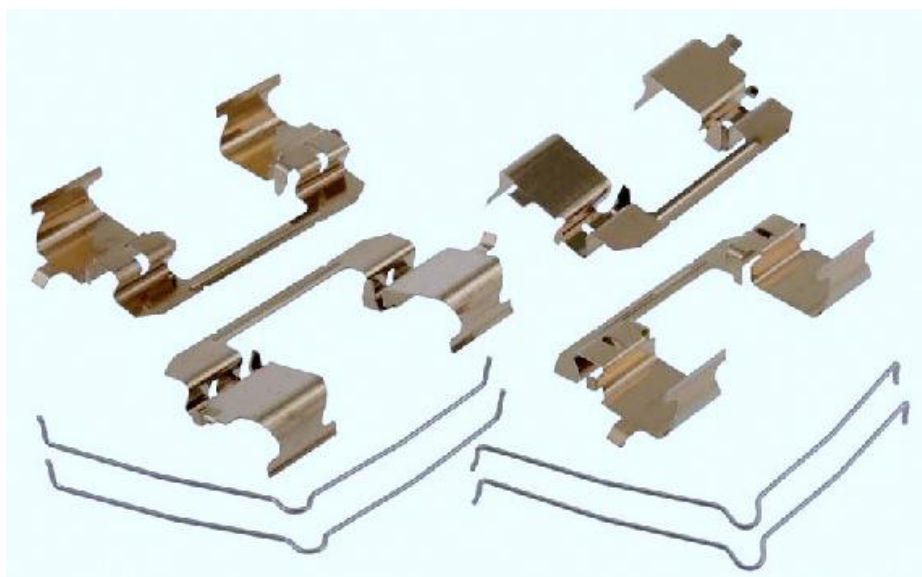

DB1481

Ranking: 95

FSMI: 7795-D914

142 x 57 x 16 mm

THK13480

| Manufacturer | Model | Year | Model Variant | Front |
|--------------|--------|-----------------|---------------------------------|--------|
| Honda | Accord | Jun 2003 - NOW | 2.2, 2.4 CL (282mm Disc / Disc) | DB1481 |
| Honda | CRV | Dec 2002 - 2005 | 2.3 4WD | DB1481 |
| Honda | CRV | 2005 - 2007 | 2.3 4WD | DB1481 |