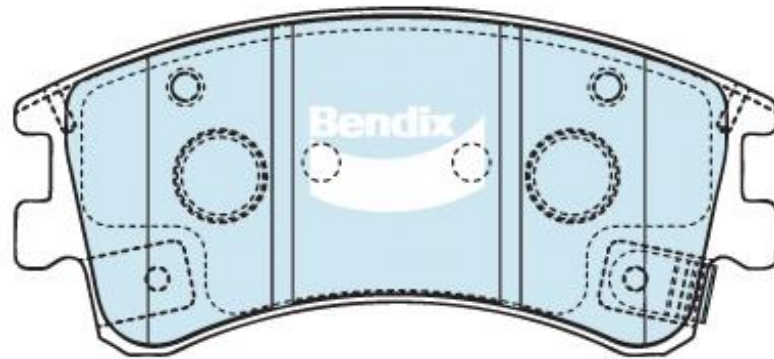

DB1484
Ranking: 334

FSMI: 7856-D957

132 x 60 x 17 mm

TS2262

THK13397

MAZDA 6

GY WAGON

AUG 2002 – JULY 2005

FRONT