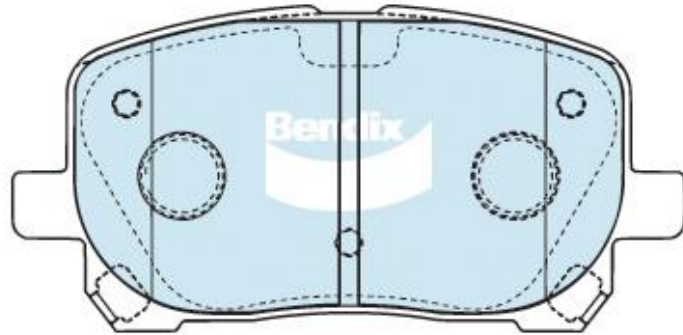

DB1487
Ranking: 222

FSMI: 7824-D923

123 x 60 x 16 mm

THK13376Q

Toyota

Corolla Matrix 2WD & 4WD

2003 – Now

Front