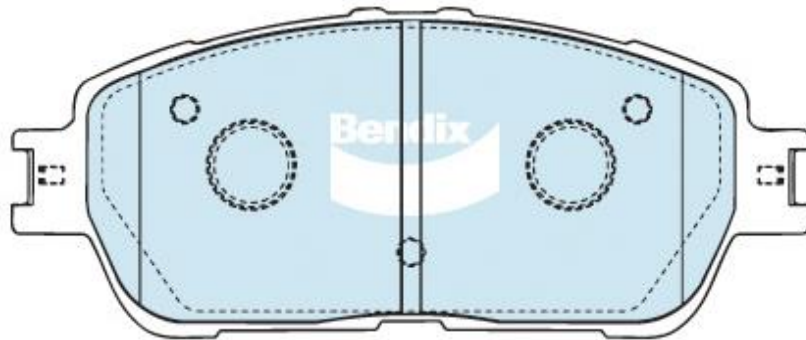

DB1490
Ranking: 450

FSMI: 7785-D906

143 X 59 X 16 mm

THK13400

Manufacturer	Model	Year	Model Variant	Front
Lexus	ES300	Oct 2001 - 2006	MCV30R	DB1490
Toyota	Alphard	2005 - 2007	3.0 / 3.5 MPV 5D	DB1490
Toyota	Caldina Wagon	Sep 2002 - 2007	T246 Series GT-4	DB1490
Toyota	Camry	Jun 2004 - Jan 2006	3.3 V6 MCV31 (Japan)	DB1490
Toyota	Estima	Apr 2003 - Jan 2006	2.4 ACR30W, ACR40W, 3.0 MCR30W, MCR40W	DB1490