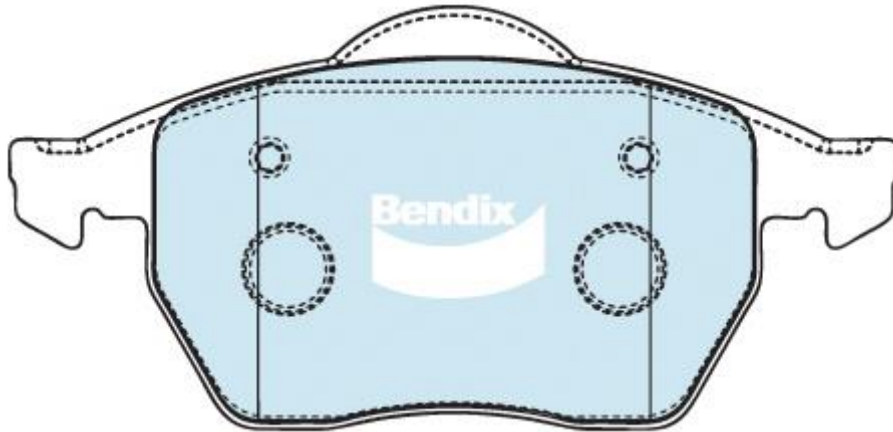

DB1492
Ranking: 462

FSMI: 7710-D687

156.4 x 74.2 x 19.5 mm

THK13391

Manufacturer	Model	Year	Model Variant	Front
Audi	180	Mar 2003 - 2006	1.8, 180hp, TT 2d Coupe, Roadster	DB1492
Audi	225	Mar 2003 - 2005	1.8, 225hp, TT 2d Coupe, Roadster	DB1492
Audi	A3	1997 - Jul 2004	1.8 Turbo	DB1492
Audi	TT	Mar 2003 - NOW	180,225 2D	DB1492
Skoda	Octavia	2000 - 2004	1.8	DB1492
Volkswagen	Beetle	2001 - NOW	9C	DB1492
Volkswagen	Bora	2000 - NOW	2.3 V5, 2.8 V6 4Motion	DB1492
Volkswagen	Golf	2001 - NOW	1.6	DB1492
Volkswagen	Jetta	2001 - NOW	Jetta	DB1492
Volkswagen	Passat	Jan 1994 - Oct 1996	2.8, 2.9 VR6	DB1492
Volkswagen	Passat	Aug 1995 - Oct 1996	2.0L	DB1492
Volkswagen	Passat	Nov 1996 - 2005	1.8T	DB1492