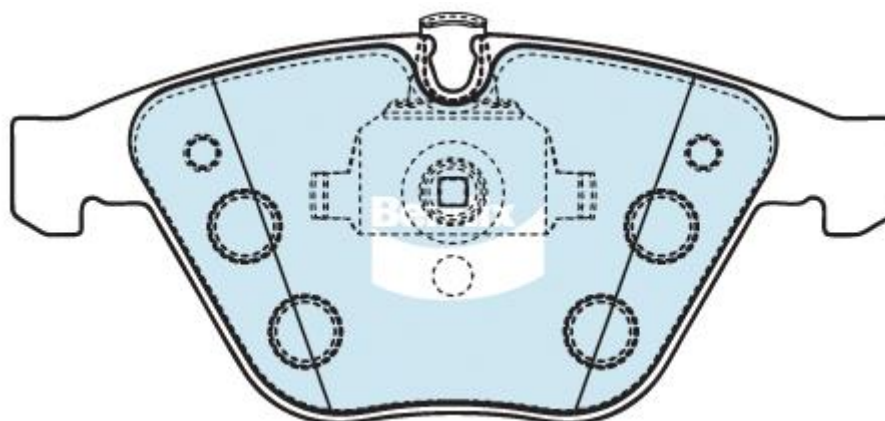

DB1498

Ranking: 575

FSMI: 7799-D918

155.4 x 69 x 19.4 mm

THK13433

Manufacturer	Model	Year	Model Variant	Front
BMW	520 Series	2003 - 2010	520i 2.0 Sedan [E60] (324mm Vented Disc / Disc)	DB1498
BMW	520 Series	2003 - 2010	520i 2.0 Wagon [E61] (324mm Vented Disc / Disc)	DB1498
BMW	525 Series	2003 - 2010	525i 2.5 Sedan [E60] (324mm Vented Disc / Disc)	DB1498
BMW	525 Series	2003 - 2010	525i 2.5 Wagon [E61] (324mm Vented Disc / Disc)	DB1498
BMW	530 Series	2003 - 2010	530d 3.0td Sedan [E60] (324mm Vented Disc / Disc)	DB1498
BMW	530 Series	2003 - 2010	530d 3.0td Wagon [E61] (324mm Vented Disc / Disc)	DB1498
BMW	530 Series	2003 - 2010	530i 3.0 Sedan [E60] (324mm Vented Disc / Disc)	DB1498
BMW	530 Series	2003 - 2010	530i 3.0 Wagon [E61] (324mm Vented Disc / Disc)	DB1498
BMW	540 Series	2005 - 2010	540i 4.0 V8 Sedan [E60] (324mm Vented Disc / Disc)	DB1498
BMW	545 Series	2003 - 2005	545i 4.4 V8 Sedan [E60] (324mm Vented Disc / Disc)	DB1498
BMW	545 Series	2004 - 2005	545i 4.4 V8 Wagon [E61] (324mm Vented Disc / Disc)	DB1498
BMW	550 Series	2005 - 2005	550i 4.8 V8 Sedan [E60] (324mm Vented Disc / Disc)	DB1498
BMW	550 Series	2005 - 2005	550i 4.8 V8 Wagon [E61] (324mm Vented Disc / Disc)	DB1498
BMW	7 Series	2002 - May 2005	745i (E65)	DB1498
BMW	7 Series	2002 - NOW	760Li (E65)	DB1498
BMW	7 Series	Aug 2002 - May 2005	745Li (E66)	DB1498
BMW	M3	2007 - NOW	M3 (E90) Sedan, (E92) Coupe, (E93) Cabrio	DB1498