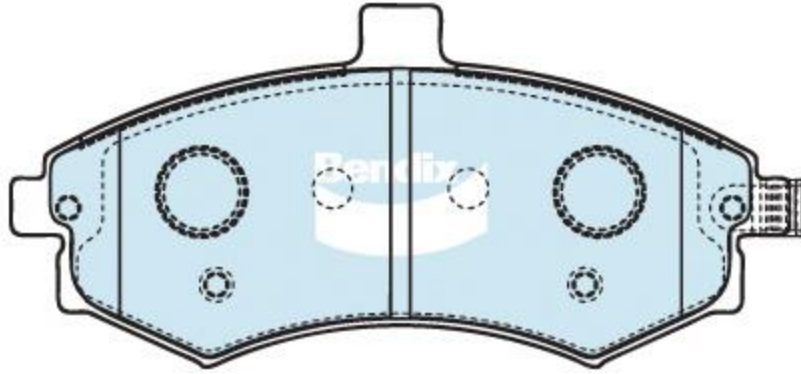

**DB1503**  
**Ranking: 153**

**FSMI: 7843-D941**

**137 x 63.3 x 16.8 mm**

**TS1964**

**THK13410Q**

Manufacturer	Model	Year	Model Variant	Front
Hyundai	Elantra	Oct 2003 - Feb 2007	2.0 HVT Sedan & Hatchback [XD]	DB1503
Hyundai	Elantra Lavita	2002 - NOW	1.6, 1.8, 2.0	DB1503
Hyundai	Lavita	2001 - 2010	1.5 MPV	DB1503
Hyundai	Matrix	2003 - 2006	1.6 MPV	DB1503