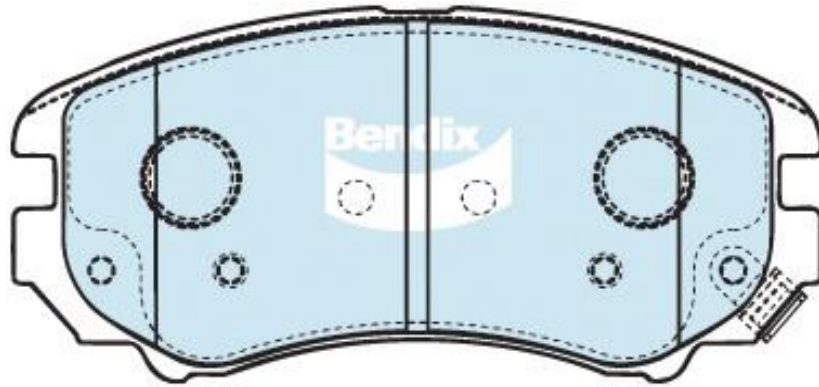

DB1504
Ranking: 114

FSMI: 7825-D924

132 x 60 x 16 mm

TS2363

THK13508Q

Manufacturer	Model	Year	Model Variant	Front
Hyundai	Elantra	Oct 2006 - NOW	2.0 4d Sedan [HD]	DB1504
Hyundai	Sonata	2006 - NOW	NF 2.4	DB1504
Hyundai	Tiburon	Mar 2002 - 2003	Coupe 2.0, 2.7	DB1504
Hyundai	Tucson	Aug 2004 - Dec 2009	2.0, 2.7 Wagon	DB1504
Kia	Carens	2009 - NOW	2.0, 2.0d MPV [UN]	DB1504
Kia	Magentis	2005 - 2010	2.0, 2.4, 2.7 Sedan [MG]	DB1504
Kia	Optima	2003 - 2010	2.5 4D Sedan	DB1504
Kia	Soul	Apr 2009 - NOW	1.6, 1.6td MPV [AM] (Disc / Disc)	DB1504
Kia	Sportage	Apr 2005 - Jul 2010	2.0, 2.0td, 2.7V6, 4x4 Wagon [KM] (Disc / Disc)	DB1504