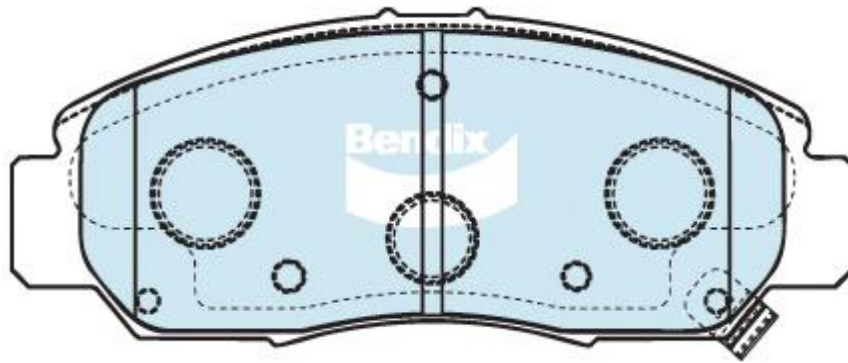

DB1515

Ranking: 158

FSMI: 7857-D959