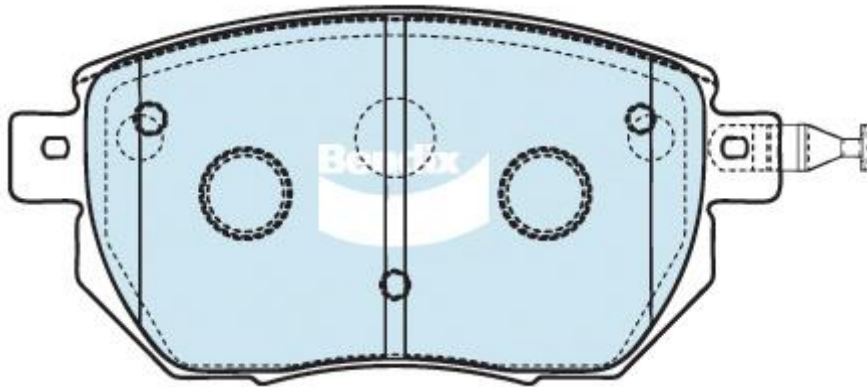

DB1516
Ranking: 377

FSMI: 7870-D969

THK13385Q

| Manufacturer | Model | Year | Model Variant | Front |
|---------------------|--------------|---------------------|------------------------|--------------|
| Nissan | Murano | 2005 - Jan 2009 | 3.5 V6 4WD Wagon [Z50] | DB1516 |
| Nissan | Murano | Oct 2008 - Jun 2011 | 3.5 V6 4WD Wagon [Z51] | DB1516 |