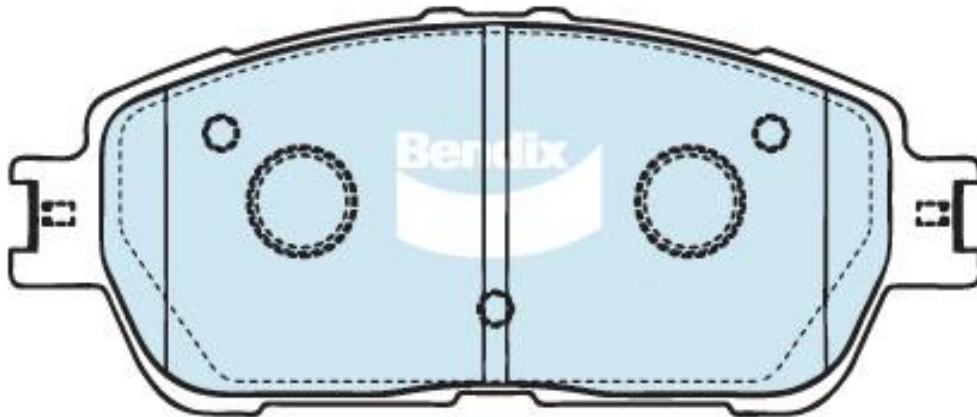

DB1519
Ranking: 187

FSMI: 7896-D906

143 x 59 x 17 mm

THK13400

Manufacturer	Model	Year	Model Variant	Front
Toyota	Camry	Jun 2004 - Jan 2006	3.3 V6 MCV31 (USA)	DB1519
Toyota	Tarago	Jun 2003 - NOW	ACR30 4D Wagon	DB1519