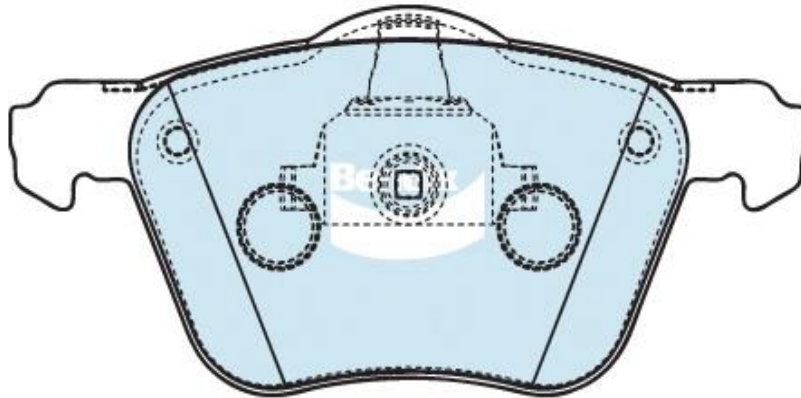

DB1658

Ranking: 422

FSMI: 7882-D979

2 Pads 155 x 73 x 18 mm
2 Pads 156 x 71 x 17 mm

THK13499

Manufacturer	Model	Year	Model Variant	Front
Ford	Focus	Jun 2008 - 2011	2.5 Turbo XR5 Hatchback [LV] (Disc / Disc)	DB1658
Volkswagen	Passat	2004 - NOW	Passat VI [3C2] (345mm Disc / Disc)	DB1658
Volkswagen	Scirocco	2008 - NOW	2.0	DB1658
Volvo	S40	2004 - NOW	2.4 (17in Wheels)	DB1658
Volvo	V40	2005 - NOW	(17in Wheels)	DB1658
Volvo	V50	2005 - NOW	2.5 Turbo	DB1658
Volvo	XC90	Jul 2003 - NOW	2.5 Turbo Wagon	DB1658