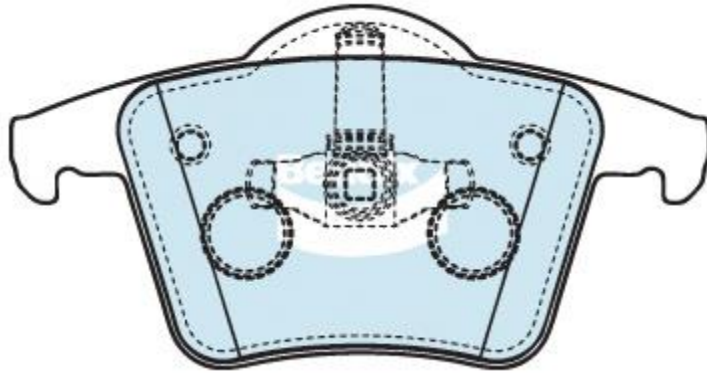

DB1659
Ranking: 494

FSMI: 7883-D980

123.2 x 63.5/61.6 x 17.4

THK13392

Manufacturer	Model	Year	Model Variant	Rear
Volvo	XC90	Jul 2003 - NOW	2.4, 3.0 T6, 4.4 V8 4D Wagon	DB1659
Volvo	XC90	Jul 2003 - NOW	2.5 Turbo Wagon	DB1659