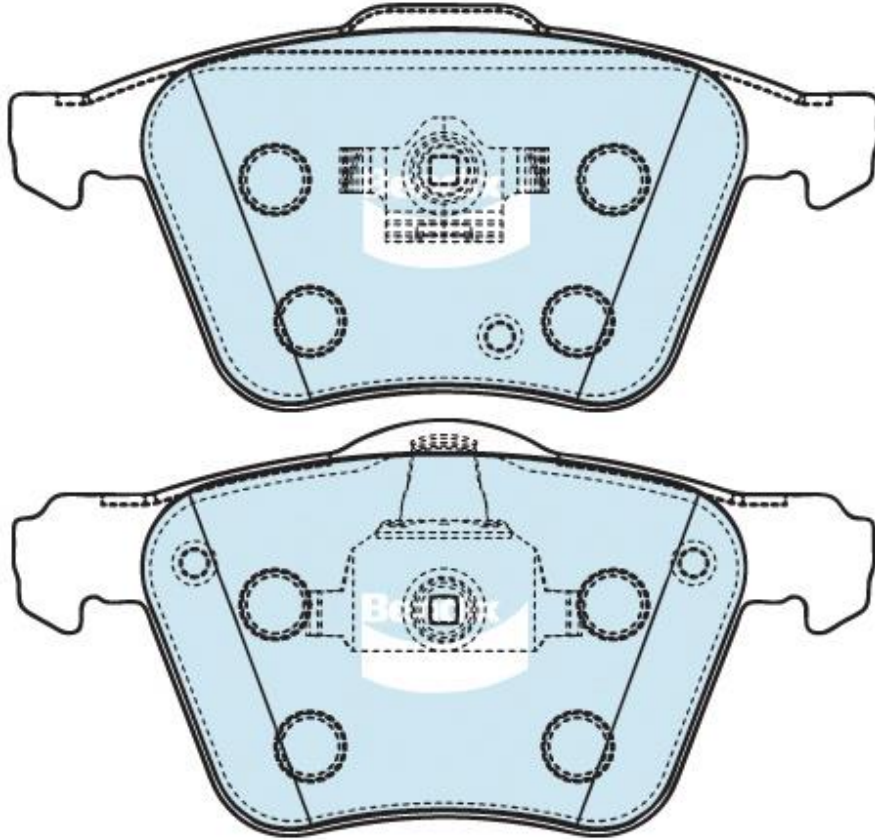

DB1661
Ranking: 407

FSMI: 7904-D1003

155.2/156.4 x 73/71 x 18.1

THK13504

VOLVO

XC90 2.4; 3.0 T6; V8 4D WAGON

JULY 2003 ON

FRONT