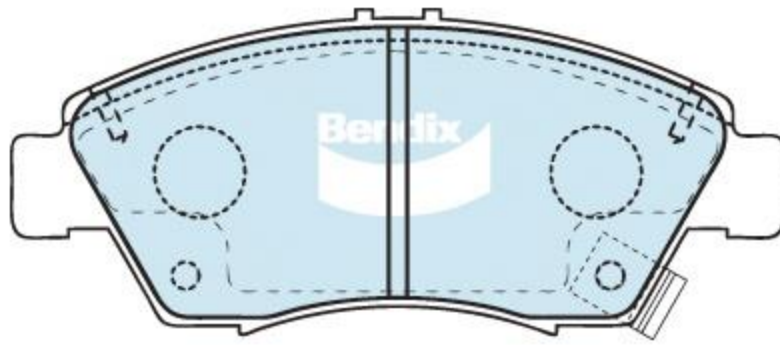

DB1662
Ranking: 527

FSMI: 7497-D948

136.5 x 54.6 x 16.5

THK133877

Manufacturer	Model	Year	Model Variant	Front
Ford	Scorpio	1985 - 1992	2.3 16v, 2.5TD	DB1662
Honda	Civic	Mar 2004 - NOW	Hybrid 1.3	DB1662