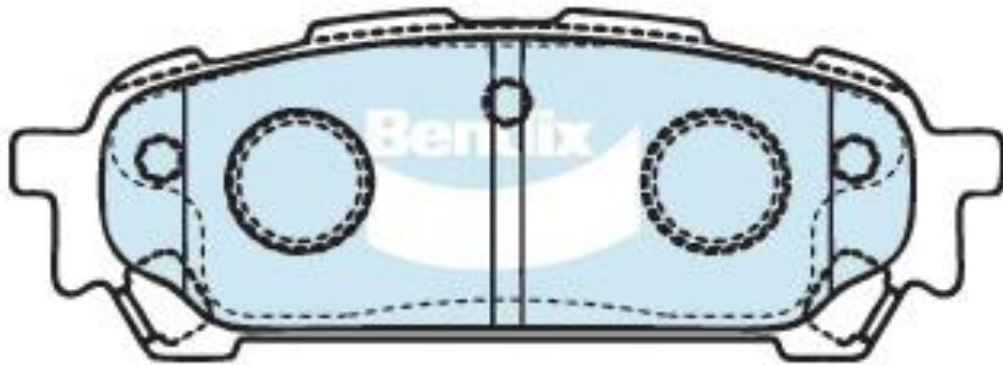

DB1672
Ranking: 64

FSMI: 7905-D1004

109 x 39 x 14 mm

THK13447Q

Manufacturer	Model	Year	Model Variant	Rear
Subaru	Forester	Aug 2003 - 2008	X, XS, XT, 2.5	DB1672
Subaru	Impreza	2003 - 2006	2.0, 2.5 AWD	DB1672
Subaru	Liberty Turbo	Sep 2003 - Jul 2004	2.0 B4 GT	DB1672