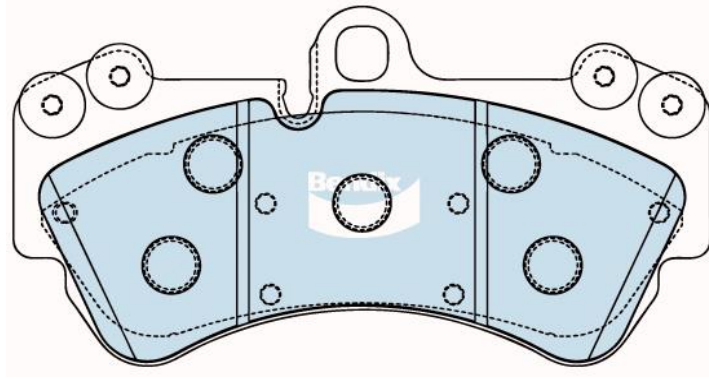

DB1676

Ranking: 421

FSMI: 7911-D1007 190.2 x 99.8 x 15.4

THK13467

Manufacturer	Model	Year	Model Variant	Front
Audi	Q7	2006 - NOW	3.0, 3.6, 4.2, 6.0 4WD Wagon with 117x73mm Rear Pad	DB1676
Audi	Q7	2006 - NOW	3.0, 3.6, 4.2, 6.0 4WD Wagon with 140x77mm Rear Pad	DB1676
Porsche	Cayenne	2003 - NOW	4WD Wagon with 190x106mm Front, 117x73mm Rear Pads	DB1676
Volkswagen	Touareg	Sep 2003 - NOW	4WD Wagon with 190x106mm Front, 117x73mm Rear Pads	DB1676