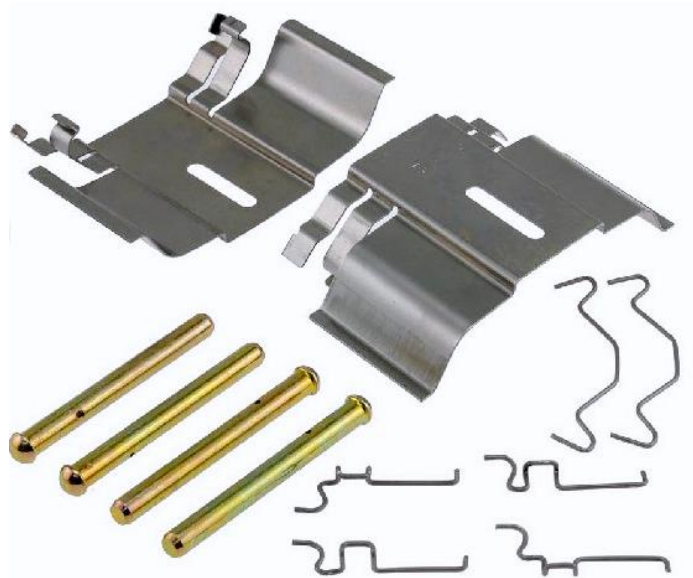

DB1680
Ranking: 110

FSMI: 7955-D2051

79 x 54 x 14 mm

THK13435

Manufacturer	Model	Year	Model Variant	Rear
Toyota	RAV-4	1994 - Sep 2002	2.0 4WD 3D & 5D Wagon [5XA10],[5XA11] (Disc / Disc)	DB1680
Toyota	RAV-4	Jul 2000 - Mar 2003	2.0 4WD 3D & 5D Wagon [ACA20],[ACA21]	DB1680
Toyota	RAV-4	Oct 2003 - Jan 2006	2.4 4WD 3D & 5D Wagon [ACA22],[ACA23]	DB1680