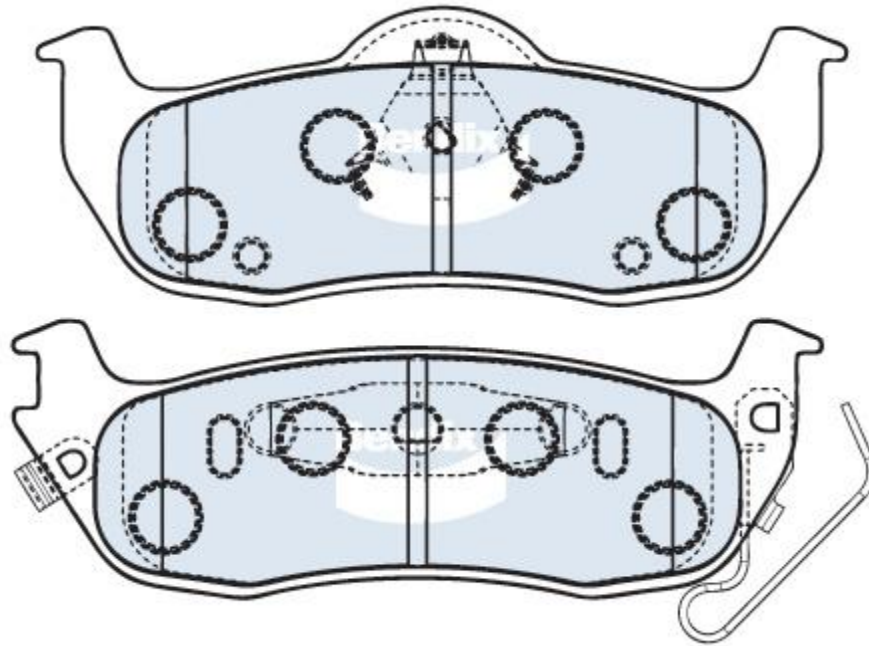

DB1685

Ranking: n/a

FSMI: 7945-D1041 142.5 x 52.4 x 17.2

THK5682Q

Manufacturer	Model	Year	Model Variant	Rear
Infiniti	QX	2004 - 2009	QX56 5.6	DB1685
Jeep	Commander	May 2006 - Mar 2010	3.0 td V6, 4.7V8, 5.7V8 4WD Wagon [XH] (Disc Disc)	DB1685
Jeep	Grand Cherokee	Jun 2005 - Jan 2011	3.0 td V6, 4.7V8, 5.7V8 4WD Wagon [WH] (Disc Disc)	DB1685
Nissan	Armada	2004 - NOW	SUV 4x2, 4x4 5.6 V8	DB1685
Nissan	Infiniti	2006 - NOW	QX56 (U.S.A)	DB1685
Nissan	Titan	2004 - NOW	Pick-up 2WD, 4WD 5.6 (Export)	DB1685