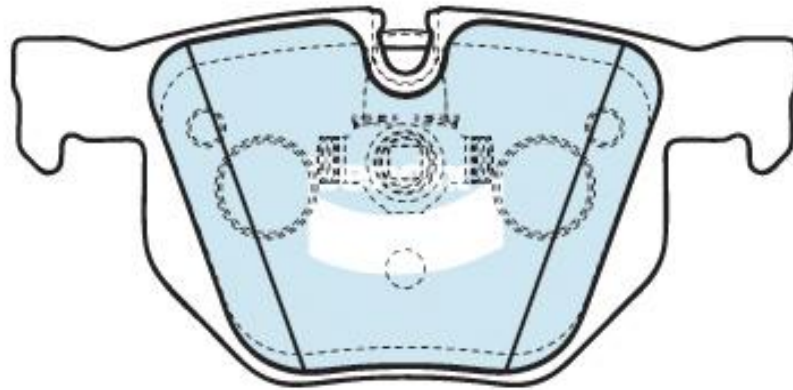

DB1694
Ranking: 536

FSMI: 7427-D1042

122 x 58 x 16 mm

THK13394

Manufacturer	Model	Year	Model Variant	Rear
BMW	520 Series	Jan 2003 - Jan 2010	520i 2.0 Sedan [E60] (310mm Vented Disc / Disc)	DB1694
BMW	520 Series	Jan 2003 - Jan 2010	520i 2.0 Sedan [E60] (324mm Vented Disc / Disc)	DB1694
BMW	520 Series	Jan 2003 - Jan 2010	520i 2.0 Wagon [E61] (310mm Vented Disc / Disc)	DB1694
BMW	520 Series	Jan 2003 - Jan 2010	520i 2.0 Wagon [E61] (324mm Vented Disc / Disc)	DB1694
BMW	523 Series	Jan 2005 - Jan 2010	523i 2.5 Sedan [E60] (310mm Vented Disc / Disc)	DB1694
BMW	523 Series	Jan 2005 - Jan 2010	523i 2.5 Wagon [E61] (310mm Vented Disc / Disc)	DB1694
BMW	525 Series	Jan 2003 - Jan 2010	525i 2.5 Sedan [E60] (310mm Vented Disc / Disc)	DB1694
BMW	525 Series	Jan 2003 - Jan 2010	525i 2.5 Sedan [E60] (324mm Vented Disc / Disc)	DB1694
BMW	525 Series	Jan 2003 - Jan 2010	525i 2.5 Wagon [E61] (324mm Vented Disc / Disc)	DB1694
BMW	525 Series	Jan 2003 - Jan 2010	525i 2.5Wagon [E61] (310mm Vented Disc / Disc)	DB1694
BMW	530 Series	Jan 2003 - Jan 2010	530d 3.0td Sedan [E60] (324mm Vented Disc / Disc)	DB1694