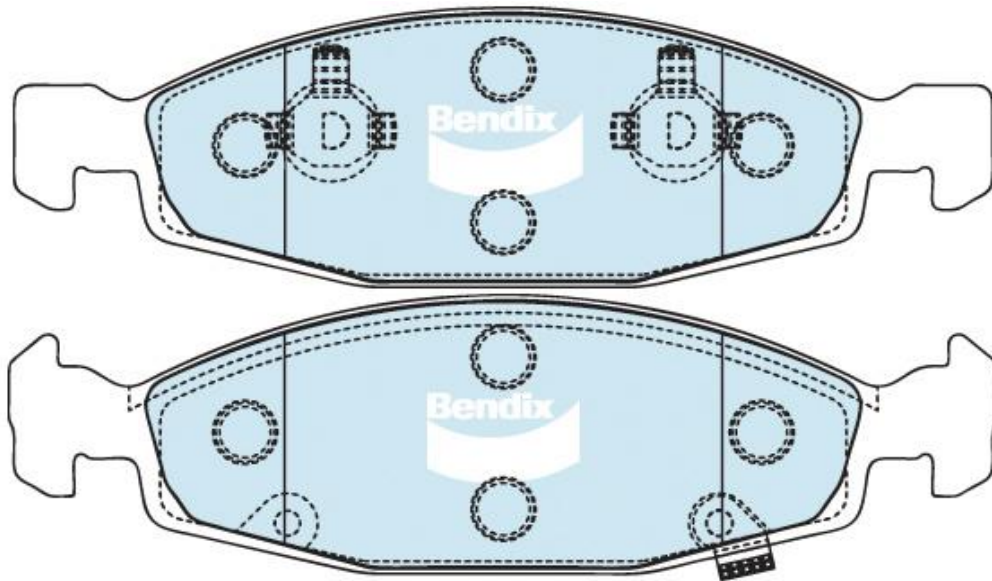

DB1715
Ranking: 298

FSMI: 7660-D790 194 x 54.2 x 17.8 mm

THK5649

Jeep Grand Cherokee WJ 4D Wagon (ATE Front Discs)
July 1999 – October 2000