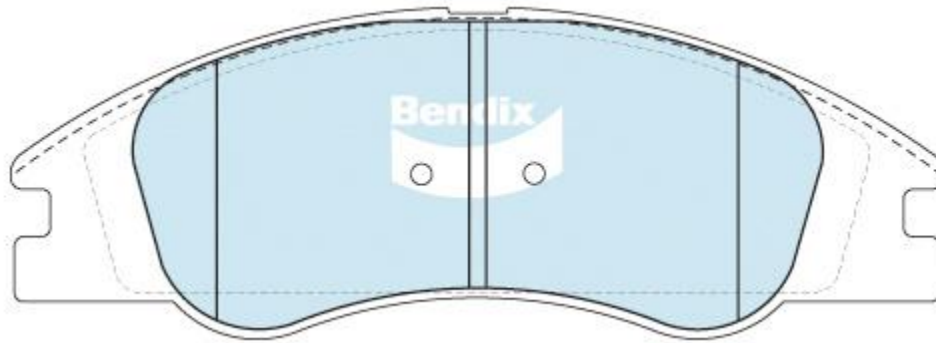

DB1727
Ranking: 273

FSMI: 7979-D1074 162.55 x 58.5 x 17 mm

THK13463Q

Manufacturer	Model	Year	Model Variant	Front
Kia	Cerato	Jul 2004 - 2007	1.5, 1.6, 2.0 4D Sedan & Wagon	DB1727
Kia	Spectra	Jul 2004 - 2007	1.5, 1.6, 2.0 4D Sedan & Wagon	DB1727