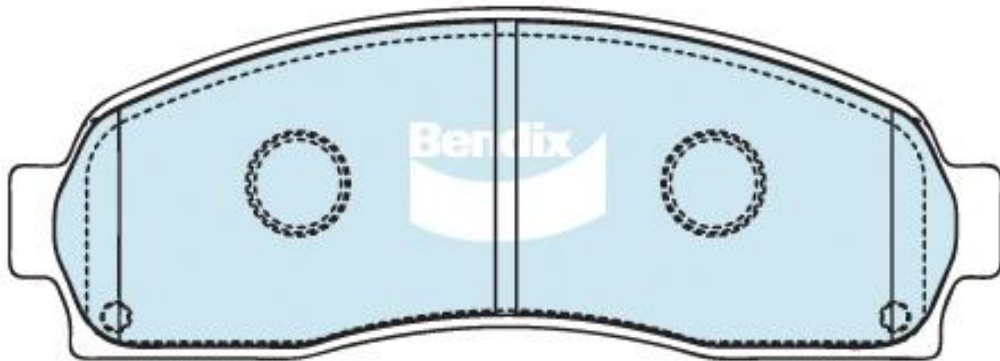

DB1730
Ranking: 290

FSMI: 7706-D833

154 x 53.5 x 16.5 mm

THK5677Q

Manufacturer	Model	Year	Model Variant	Front
Ford	Explorer	2001 - 2003	4WD 4D Wagon	DB1730
Ford	Explorer	2002 - 2004	4WD 4D Wagon	DB1730