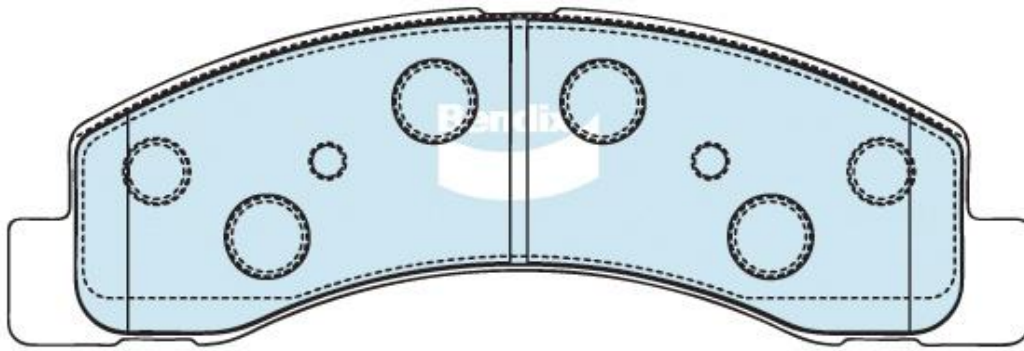

DB1731
Ranking: 262

FSMI: 7625-D756 193.4 x 65.15 x 17.74 mm

THK5642Q

Manufacturer	Model	Year	Model Variant	Front
Ford	F250	1999 - 1999	Super Duty	DB1731
Ford	F250	2000 - NOW	RM, XL	DB1731
Ford	F350	1999 - 1999	Super Duty	DB1731
Ford	F350	2000 - NOW	RM, XL	DB1731