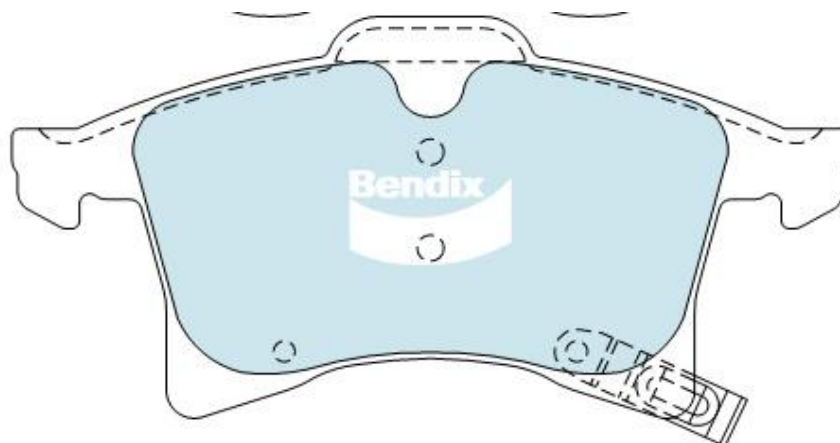

DB1808
Ranking: 52

FSMI: 8470-D1361

2 Pads 155 x 71 x 19 mm
2 Pads 156 x 76 x 19 mm

TS2219

**ALSO: ALFA, FIAT, HONDA, MERCEDES,
 NISSAN PULSAR, HOLDEN VECTRA,
 PEUGEOT 306, ROVER 75, SAAB, VOLVO**

THK5833

Manufacturer	Model	Year	Model Variant	Front
Holden	Astra	2005 - Mar 2010	1.8, 1.9D, 2.2 [AH]	DB1808
Holden	Astra	2006 - Mar 2010	2.0 SRi (Not VRX) [AH]	DB1808
Holden	Combo	2002 - 2011	XC Combo Van (280mm Disc / Disc)	DB1808